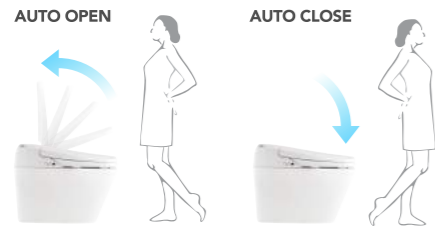

Primium Integrated Toilet

Auto Open / Close

Built-in motion detector will open and close of the seat cover when it detects moving objects.