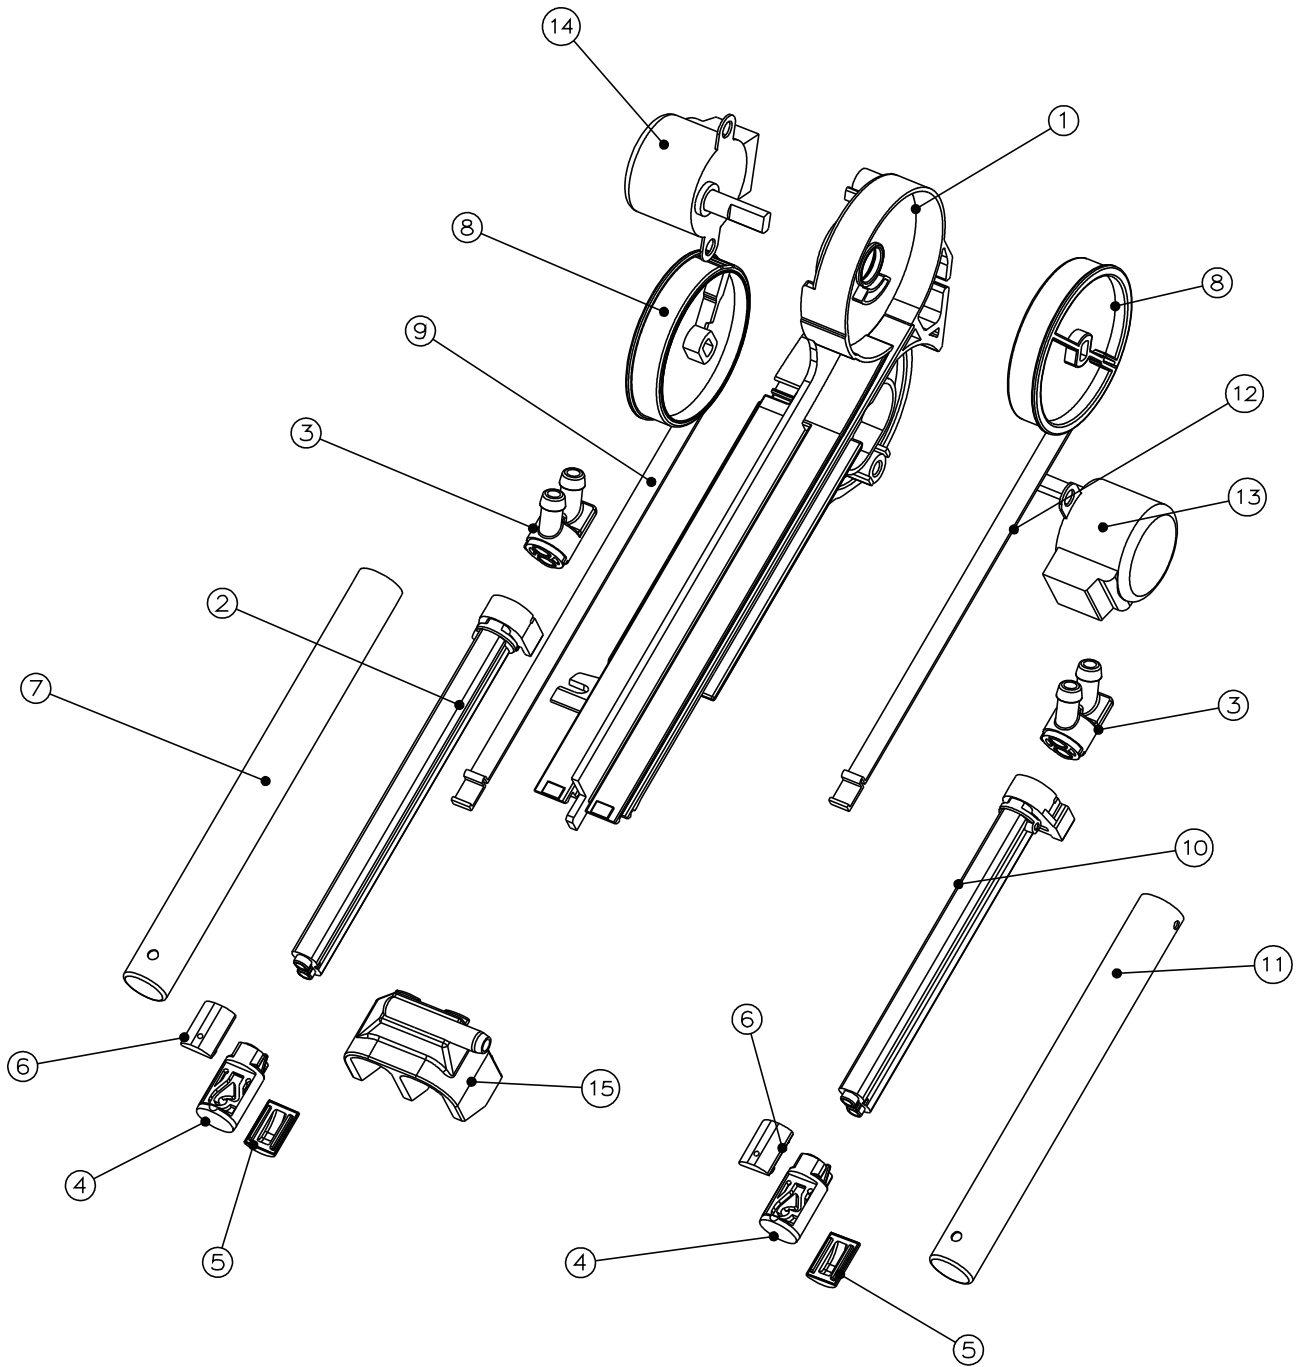

## 6. Exploded view of the system and the list of service parts

### 6-1 Exploded view and parts list of BA13-AR/AE/BR/BE

This document is Coway's technical property. Only the person approved by the company may use this document.

## ■ Parts List

No.	Description	Q'ty	Remark
1	ASS'Y COVER-TOP SEMI (BA13)	1	
2	BUTTON-SIDE RIGHT	1	
3	INLAY-BUTTON (BA13)	1	
4	INLAY-IR (BA13)	1	
5	DAMPER-SINGLE AXLE SPRING COVER ASSY (BA13) E TYPE	1	BA13-AE/BE
	DAMPER-SINGLE AXLE SPRING COVER ASSY (BA13) R TYPE	1	BA13-AR/BR
6	DAMPER-SINGLE AXLE SPRING SEAT ASSY (BA13) E TYPE	1	BA13-AE/BE
	DAMPER-SINGLE AXLE SPRING SEAT ASSY (BA13) R TYPE	1	BA13-AR/BR
7	COVER-SEAT E ASSY (BA13)	1	BA13-AE/BE
	COVER-SEAT R ASSY (BA13)	1	BA13-AR/BR
8	CUSHION-COVER (BA13)	2	
9	CUSHION-SEAT (BA13)	2	
10	A/S SEAT-E ASSY (BA13)	1	BA13-AE/BE
	A/S SEAT-R ASSY (BA13)	1	BA13-AR/BR
11	PBA-MAIN ASSY (BA13)	1	
12	PBA-POWER ASSY (BA13)	1	
13	PBA-SMPS ASSY (BA13)	1	
14	PBA-SIDE LEFT ASSY (BA13)	1	
15	PBA-SIDE RIGHT ASSY (BA13)	1	
16	PBA-LED ASSY (BA13)	1	
17	NOZZLE ASSY (BA13)	1	
18	TANK-INSTANT HEATING ASSY (BA13)	1	
19	CAP-OUTLET (BA13)	1	
20	PLATE-CHECK (BA13)	1	
21	O-RING-P20-OUTLET (BA13)	1	
22	VALVE-SOLENOID REDUCING TRIAC ASSY (BA13)	1	
23	FILTER-ASSY MESH	1	
24	PUMP-AIR ASSY (BA13)	1	
25	CAP-DRAIN ASSY (BA13)	1	
26	MOTOR-FAN DRYER ASSY (BA13)	1	
27	DOOR-WIND (BA13)	1	
28	POWER CORD ASSY (BA13)	1	
29	FIXER-BRACKET ASSY	1	
30	BRACKET-FIXER SLIDE	1	
31	MOTOR-FAN DEODORIZING ASSY	1	
32	FILTER-STERILIZATION ASSY	1	

## ■ Parts List

No.	Description	Q'ty	Remark
1	BODY-NOZZLE	1	
2	CYLINDER-BIDET	1	
3	CONNECTOR-NOZZLE	1	
4	TIP-NOZZLE	1	
5	TIP-LOWER	1	
6	TIP-UPPER	1	
7	CYLINDER-BIDET STS	1	
8	PULLEY	1	
9	PLATE-SPRING	1	
10	CYLINDER-CLEAN	1	
11	CYLINDER-CLEAN STS	1	
12	PLATE-SPRING	1	
13	MOTOR-MOVE B	1	
14	MOTOR-MOVE C	1	
15	DUCT-NOZZLE	1	