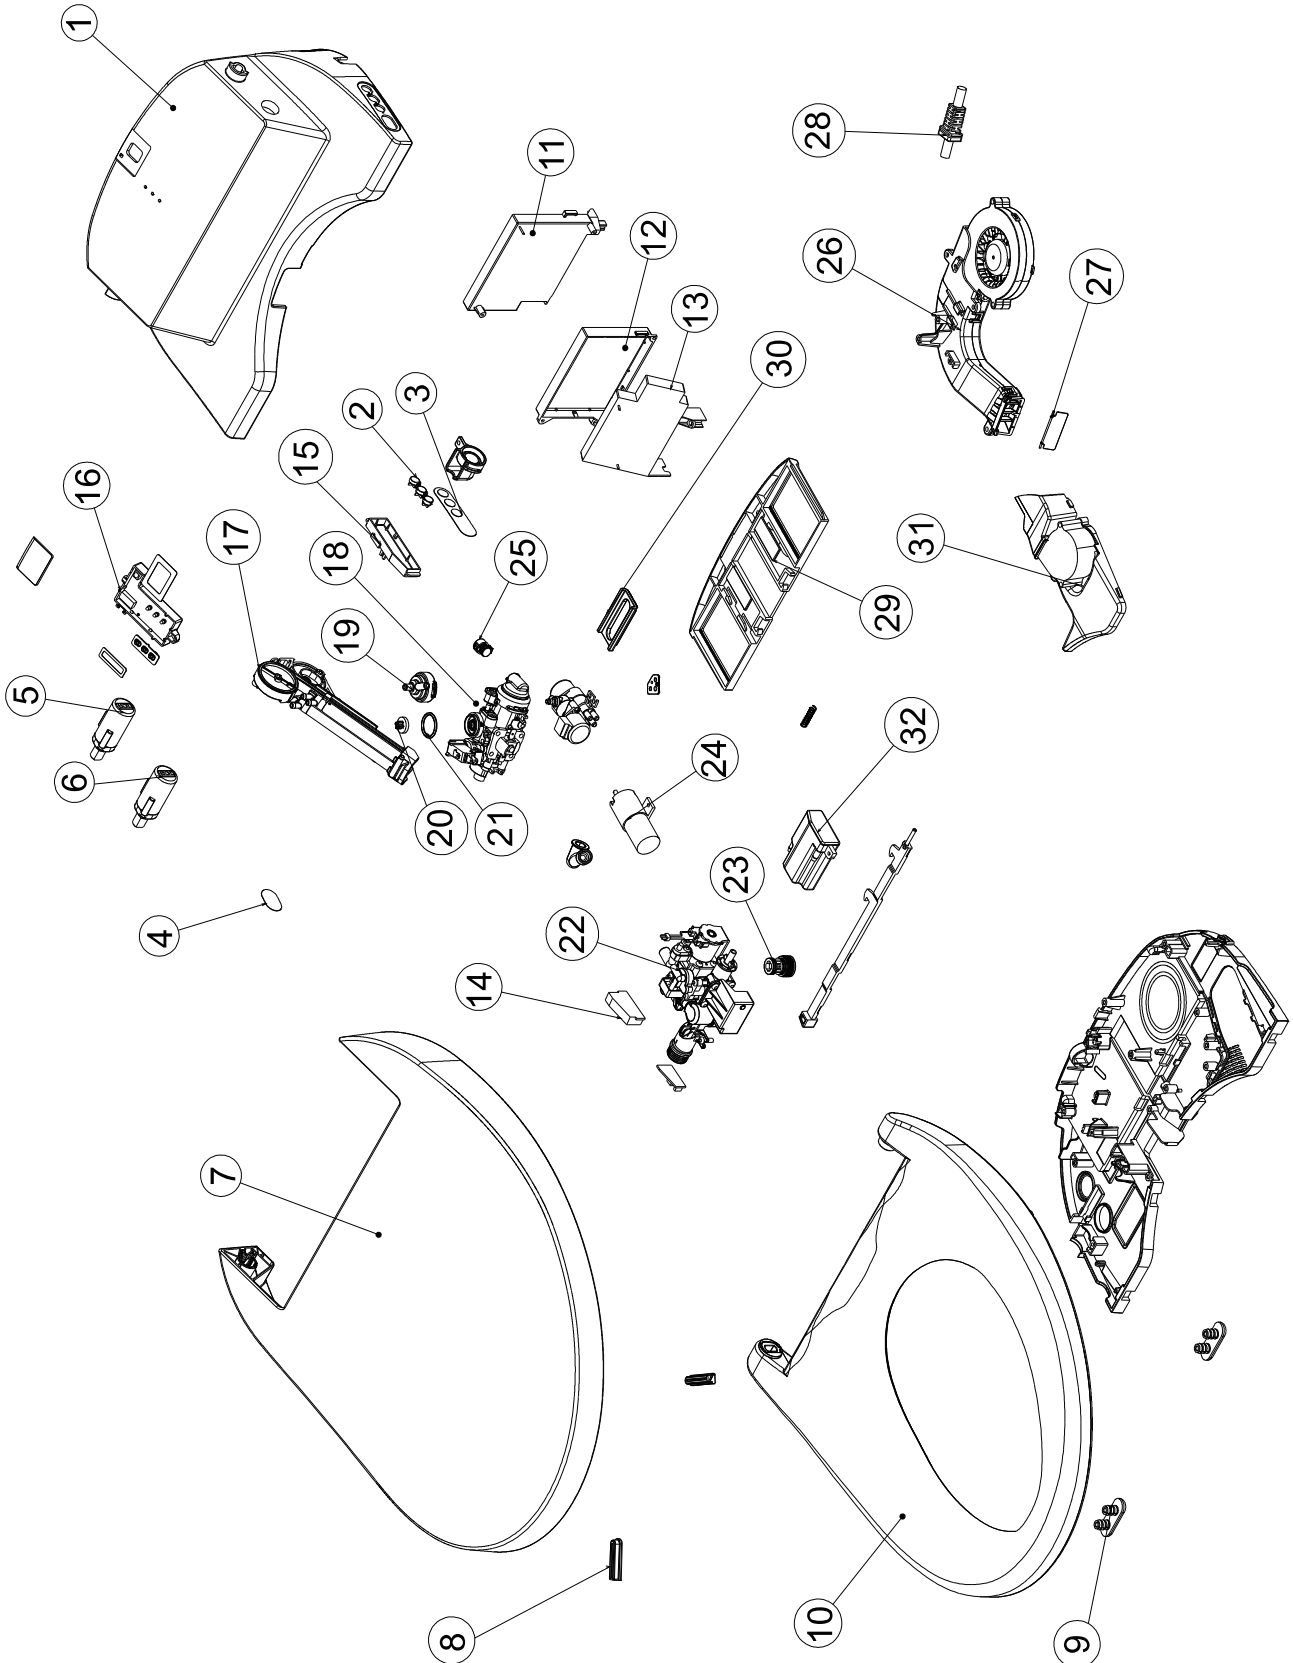

## 6. Exploded view of the system and the list of service parts

### 6-1 Exploded view and parts list of BA13-AR/AE/BR/BE

This document is Coway's technical property. Only the person approved by the company may use this document.

## ■ Parts List

No.	Description	Q'ty	Remark
1	ASS'Y COVER-TOP SEMI (BA13)	1	
2	BUTTON-SIDE RIGHT	1	
3	INLAY-BUTTON (BA13)	1	
4	INLAY-IR (BA13)	1	
5	DAMPER-SINGLE AXLE SPRING COVER ASSY (BA13) E TYPE	1	BA13-AE/BE
	DAMPER-SINGLE AXLE SPRING COVER ASSY (BA13) R TYPE	1	BA13-AR/BR
6	DAMPER-SINGLE AXLE SPRING SEAT ASSY (BA13) E TYPE	1	BA13-AE/BE
	DAMPER-SINGLE AXLE SPRING SEAT ASSY (BA13) R TYPE	1	BA13-AR/BR
7	COVER-SEAT E ASSY (BA13)	1	BA13-AE/BE
	COVER-SEAT R ASSY (BA13)	1	BA13-AR/BR
8	CUSHION-COVER (BA13)	2	
9	CUSHION-SEAT (BA13)	2	
10	A/S SEAT-E ASSY (BA13)	1	BA13-AE/BE
	A/S SEAT-R ASSY (BA13)	1	BA13-AR/BR
11	PBA-MAIN ASSY (BA13)	1	
12	PBA-POWER ASSY (BA13)	1	
13	PBA-SMPS ASSY (BA13)	1	
14	PBA-SIDE LEFT ASSY (BA13)	1	
15	PBA-SIDE RIGHT ASSY (BA13)	1	
16	PBA-LED ASSY (BA13)	1	
17	NOZZLE ASSY (BA13)	1	
18	TANK-INSTANT HEATING ASSY (BA13)	1	
19	CAP-OUTLET (BA13)	1	
20	PLATE-CHECK (BA13)	1	
21	O-RING-P20-OUTLET (BA13)	1	
22	VALVE-SOLENOID REDUCING TRIAC ASSY (BA13)	1	
23	FILTER-ASSY MESH	1	
24	PUMP-AIR ASSY (BA13)	1	
25	CAP-DRAIN ASSY (BA13)	1	
26	MOTOR-FAN DRYER ASSY (BA13)	1	
27	DOOR-WIND (BA13)	1	
28	POWER CORD ASSY (BA13)	1	
29	FIXER-BRACKET ASSY	1	
30	BRACKET-FIXER SLIDE	1	
31	MOTOR-FAN DEODORIZING ASSY	1	
32	FILTER-STERILIZATION ASSY	1	

## ■ Parts List

No.	Description	Q'ty	Remark
1	BODY-NOZZLE	1	
2	CYLINDER-BIDET	1	
3	CONNECTOR-NOZZLE	1	
4	TIP-NOZZLE	1	
5	TIP-LOWER	1	
6	TIP-UPPER	1	
7	CYLINDER-BIDET STS	1	
8	PULLEY	1	
9	PLATE-SPRING	1	
10	CYLINDER-CLEAN	1	
11	CYLINDER-CLEAN STS	1	
12	PLATE-SPRING	1	
13	MOTOR-MOVE B	1	
14	MOTOR-MOVE C	1	
15	DUCT-NOZZLE	1	