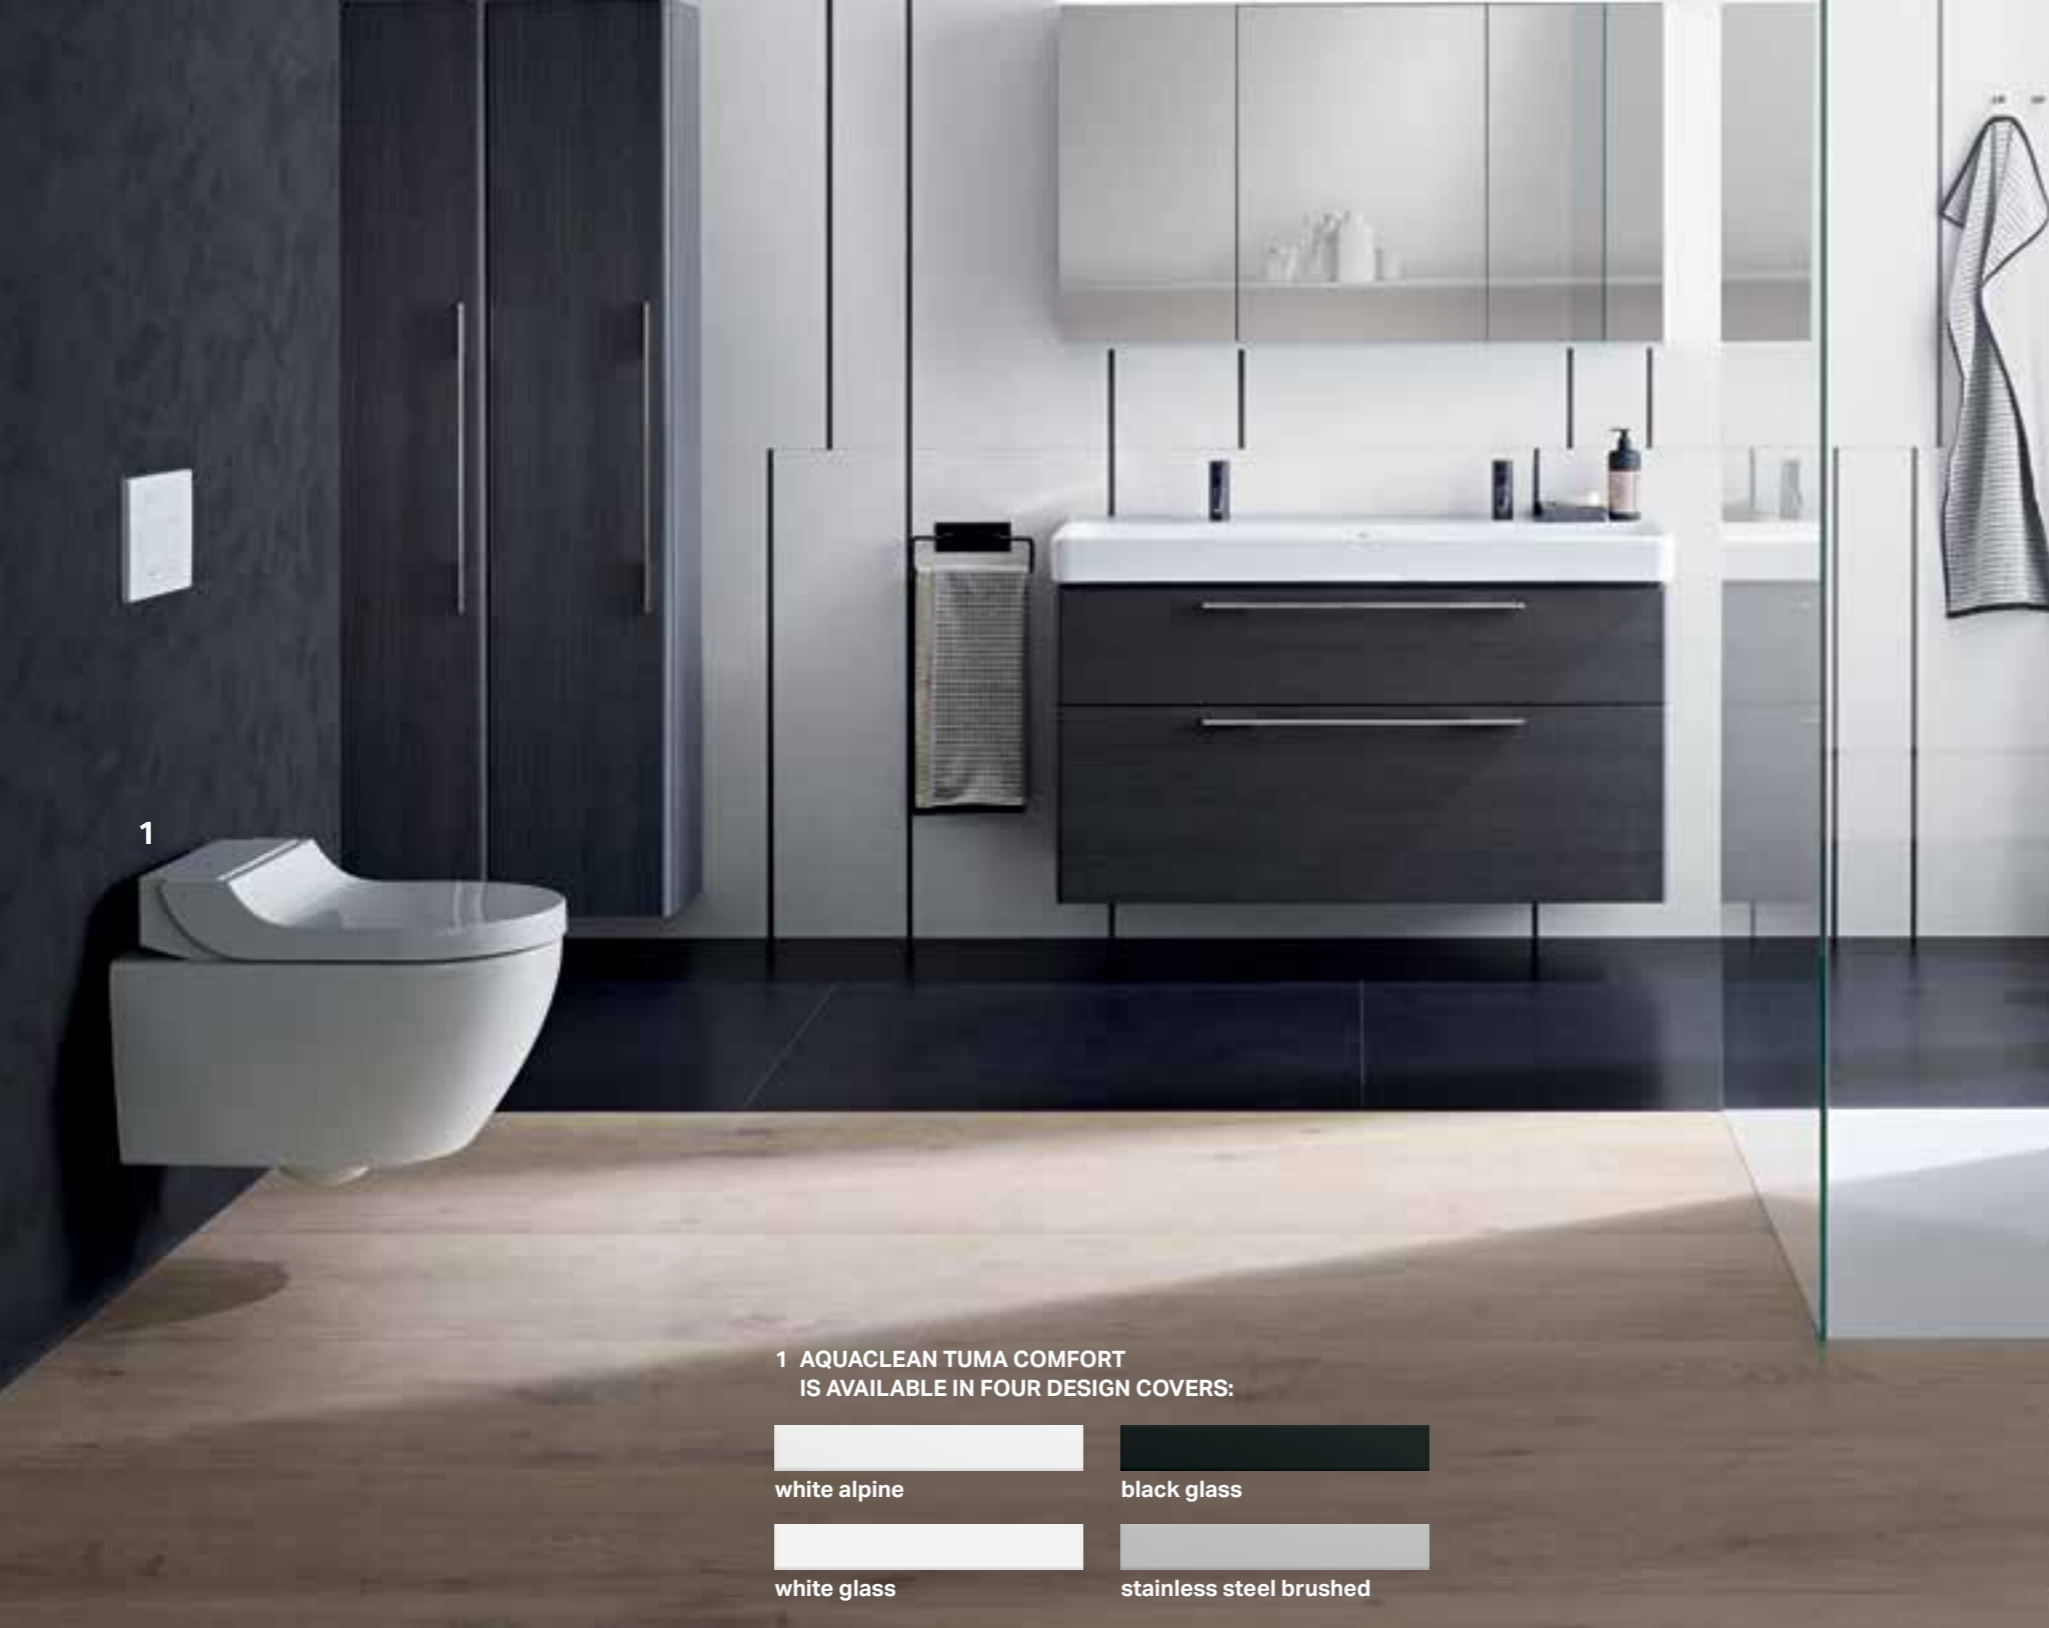

GEBERIT AQUACLEAN SELA

BEAUTIFULLY CLEVER

The new, perfected Geberit AquaClean Sela features a timeless, purist form and an even more beautiful design. This elegant shower toilet has also been enhanced with additional optimised functions. AquaClean Sela now offers even more convenience, not to mention perfect hygiene thanks to its rimless ceramic pan. At the same time, it complements the Geberit AquaClean product range with a design-oriented, high-quality shower toilet that fits into almost any bathroom environment. With its clear design and chrome-plated cover, it can become the centerpiece of the bathroom.

ALL FUNCTIONS AT A GLANCE:

- | | | | |
|---|---|---|--------------------------------|
|  | WHIRLSPRAY SHOWER TECHNOLOGY |  | OSCILLATING SPRAY |
|  | RIMLESS CERAMIC PAN WITH TURBOFLUSH FUNCTION |  | LADY SHOWER |
|  | REMOTE CONTROL |  | WC LID WITH SOFTCLOSING |
|  | REMOTE CONTROL APP |  | QUICKRELEASE FUNCTION |
|  | ORIENTATION LIGHT |  | USER RECOGNITION |
|  | INDIVIDUALLY ADJUSTABLE SPRAY ARM POSITION |  | DESCALING FUNCTION |
|  | ADJUSTABLE WATER SPRAY TEMPERATURE |  | ECONOMY MODE |

← Geberit AquaClean Sela is also available with a wall-panel

↑ In order to accommodate every bathroom situation, the Geberit AquaClean Sela is available with bright chrome or a white panel.

1

1 AQUACLEAN TUMA COMFORT IS AVAILABLE IN FOUR DESIGN COVERS: