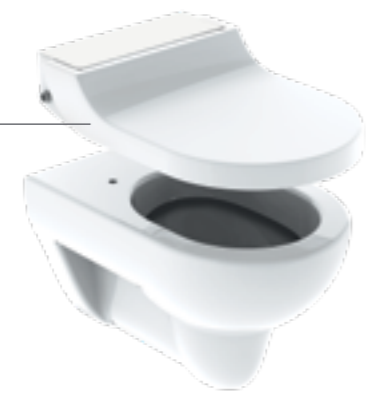

AquaClean Tuma WC enhancement solution with standard sanitary ceramic

GEBERIT AQUACLEAN TUMA WC ENHANCEMENT SOLUTION

AquaClean Tuma is available as a WC complete solution with perfectly suitable WC ceramic appliance and hidden connections for electricity and water. As an alternative to this, not only the Comfort but also the Classic models are also available as WC enhancement solutions which are equipped with the same functions that the WC complete solution has.

Particularly in rented apartments, the WC enhancement solution offers easy, uncomplicated installation on various pre-existing WC ceramic appliances without any major conversion measures being required. This means that the enhancement solution is ideal and flexible for all tenants who would like to expand their bathrooms while enjoying a feeling of freshness.

GEBERIT AQUACLEAN TUMA
**SURPRISINGLY
VERSATILE**

Geberit AquaClean Tuma offers freshness and comfort for every home. The Geberit AquaClean Tuma is available in the Comfort model and now also in the Classic model as well.

The equipment of the AquaClean Tuma Classic offers the basic functions of a shower toilet, including WhirlSpray shower technology and the rimless WC ceramic appliance. The Comfort model offers additional comfort functions which make cleaning with water a way to experience well-being.

EQUIPMENT AQUACLEAN TUMA COMFORT AND CLASSIC:

	WHIRLSPRAY SHOWER TECHNOLOGY		RIMLESS WC CERAMIC APPLIANCE
	INDIVIDUALLY ADJUSTABLE SPRAY ARM POSITION (only via app with Classic)		ADJUSTABLE WATER SPRAY TEMPERATURE (only via app with Comfort and Classic)
	OSCILLATING SPRAY		DESCALING FUNCTION
	WC LID WITH SOFTCLOSING		QUICKRELEASE FUNCTION (lid only)
	ECONOMY MODE		

ADDITIONAL COMFORT FUNCTIONS OF AQUACLEAN TUMA COMFORT:

	REMOTE CONTROL		SEPARATE LADY SHOWER
	WC SEAT HEATING		WARM AIR DRYER
	ODOUR EXTRACTION UNIT		USER RECOGNITION