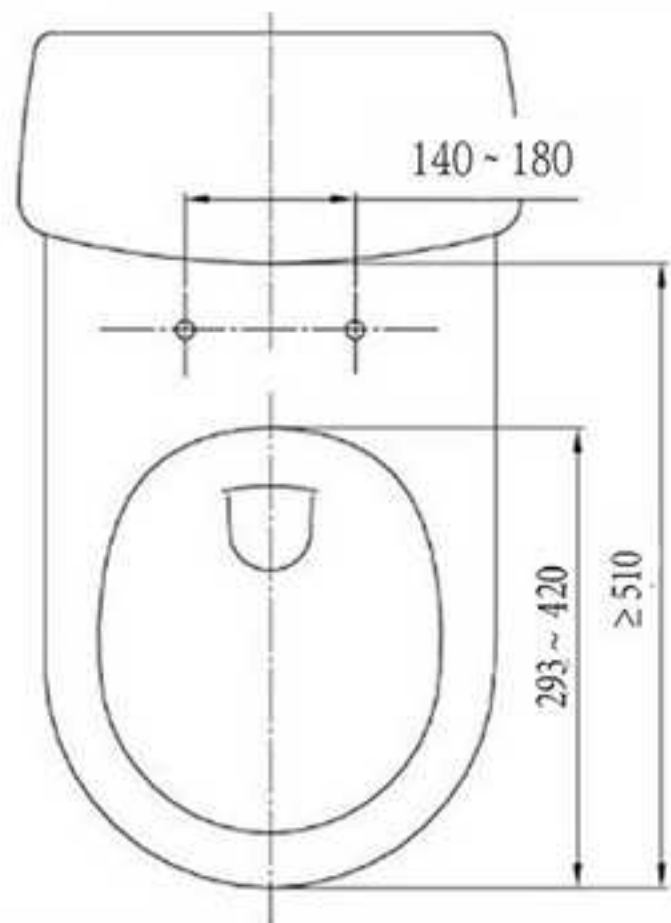

PRODUCT DIMENSIONS:

430

YOUR TOILET DIMENSIONS:

Maro D'Italia DI600 will fit perfectly on your existing toilet, if it is within the measurements below:

Dimensions of your toilet:
(Incl. Wall-hung, Back-to-Wall, One-piece)

Dimensions of the Maro D'Italia DI600

Designation

Aqualet
DI600

maro
D'Italia

Altered

Scale

1:10

Signed

J.R.

Date

19/10/2017

This drawing including the respective data may neither be duplicated nor modified nor altered without the consent of Maro D'Italia Group. The usage of the data/technical drawings takes place at user's own risk and under exclusion of any liability of Maro D'Italia Group and/or of the companies of the Tooleta Group. The indicated dimensions are not binding; products are subject to change.