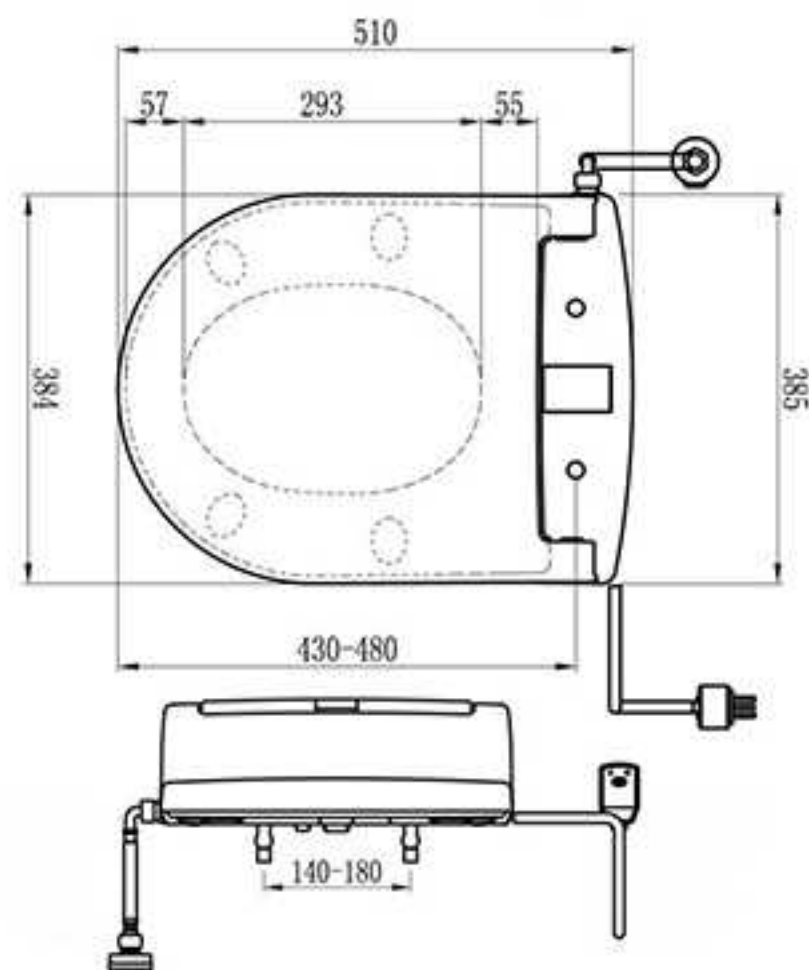

PRODUCT DIMENSIONS:

430

YOUR TOILET DIMENSIONS:

Maro D'Italia DI600 will fit perfectly on your existing toilet, if it is within the measurements below:

Dimensions of your toilet:
(Incl. Wall-hung, Back-to-Wall, One-piece)

Dimensions of the Maro D'Italia DI600

Designation

Aqualet
DI600

maro
D'Italia

Altered

Scale

1:10

Signed

J.R.

Date

19/10/2017

This drawing including the respective data may neither be duplicated nor modified nor altered without the consent of Maro D'Italia Group. The usage of the data/technical drawings takes place at user's own risk and under exclusion of any liability of Maro D'Italia Group and/or of the companies of the Tooleta Group. The indicated dimensions are not binding; products are subject to change.