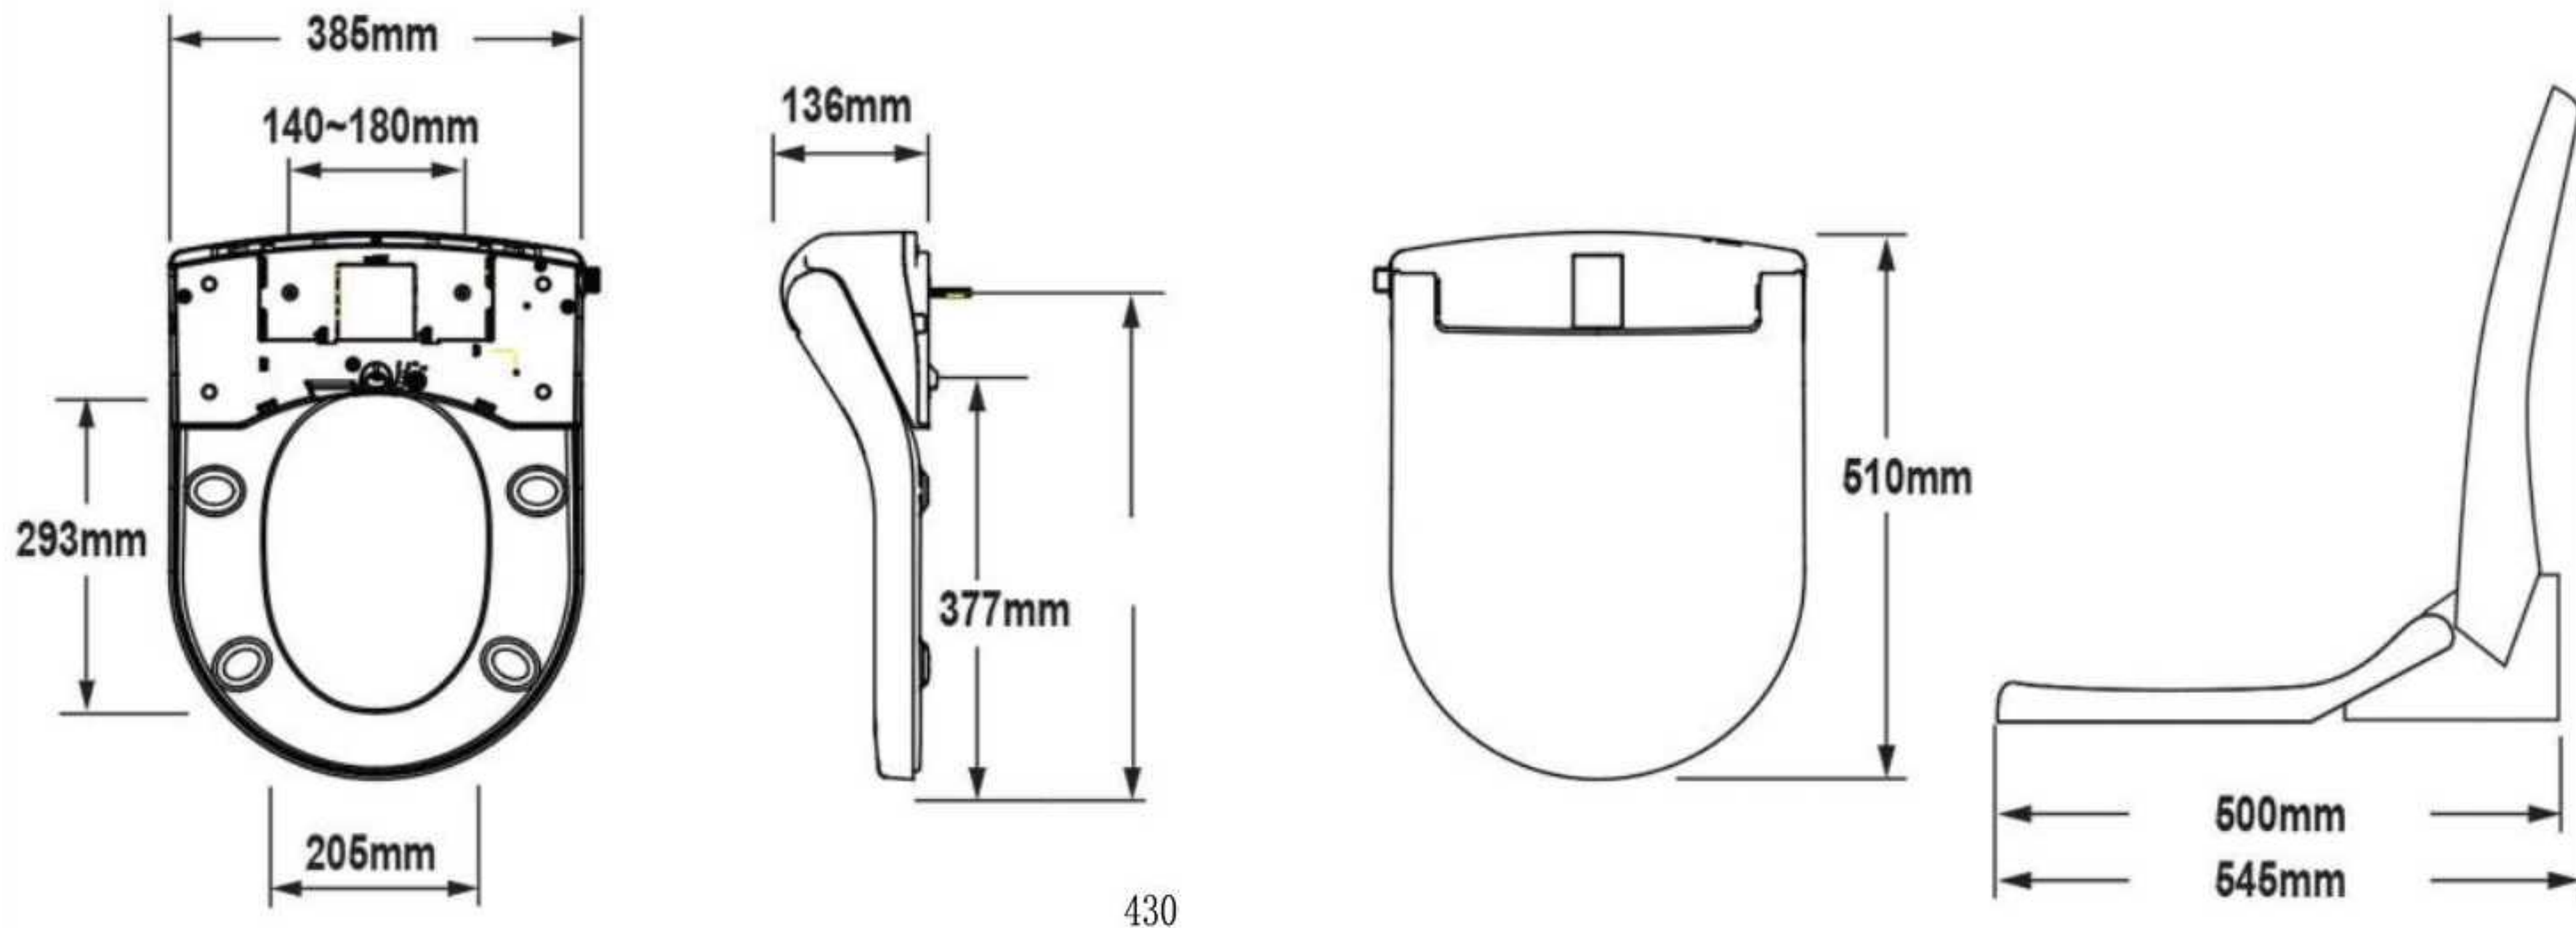

PRODUCT DIMENSIONS:

430

YOUR TOILET DIMENSIONS:

Maro D'Italia DI600 will fit perfectly on your existing toilet, if it is within the measurements below:

Dimensions of your toilet:
(Incl. Wall-hung, Back-to-Wall, One-piece)

Dimensions of the Maro D'Italia DI600

Designation

Aqualet
DI600

maro
D'Italia

Altered

Scale

1:10

Signed

J.R.

Date

19/10/2017

This drawing including the respective data may neither be duplicated nor modified nor altered without the consent of Maro D'Italia Group. The usage of the data/technical drawings takes place at user's own risk and under exclusion of any liability of Maro D'Italia Group and/or of the companies of the Tooleta Group. The indicated dimensions are not binding; products are subject to change.