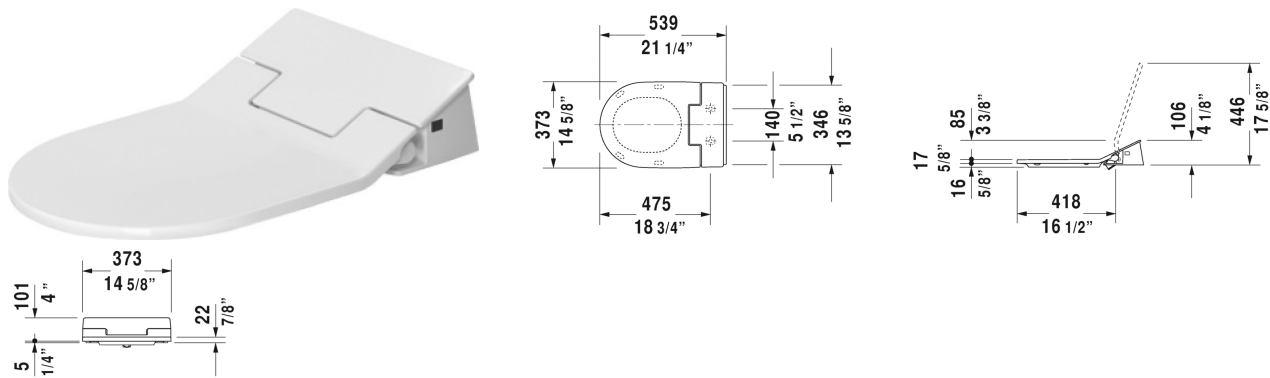

SensoWash Slim shower-toilet seat # 611000..10

| < 14 3/4" Inch > |

SensoWash Slim shower-toilet seat	Dimension	Weight	Order number
ciAPMO®ELECTRICAL, with concealed connections, remote control included, Locking function via remote control, rear-, front and oscillating wash, Individual adjustment of water temperature as well as spray wand position and water spray intensity, self-cleaning wand, with slow close, night light, Seat and lid easy removable one-handed, Automatic drainage in periods of prolonged disuse, on / off-button			
Colors			
00 White			
Variant			
	14 3/4" x 21 1/4" Inch	12.1 lb	611000..10
Toilet wall-mounted Duravit Rimless® rimless, washdown model, Durafix included, only in combination with SensoWash, connecting elements for SensoWash C with concealed connections included	14 3/8" x 22 1/2" Inch	57.3 lb	252959
Toilet floor standing back-to-wall, washdown model, fixings included, horizontal outlet, only in combination with SensoWash, connecting elements for SensoWash C with concealed connections included	14 5/8" x 23 5/8" Inch	63.9 lb	216959
Two-Piece toilet (without cistern), US-version toilet, syphonic, 12" rough-in, vertical outlet, only in combination with SensoWash, connecting elements for SensoWash C with concealed connections included	14 1/8" x 28" Inch	101.4 lb	217151
Toilet wall-mounted washdown model, only in combination with SensoWash, connecting elements for SensoWash C with concealed connections included, Durafix included	14 5/8" x 24 3/8" Inch	60.4 lb	254459
Toilet wall-mounted cUPC listed, washdown model, only in combination with SensoWash, connecting elements for SensoWash C with concealed connections included, Durafix included	14 1/8" x 24 3/8" Inch	63.9 lb	253359