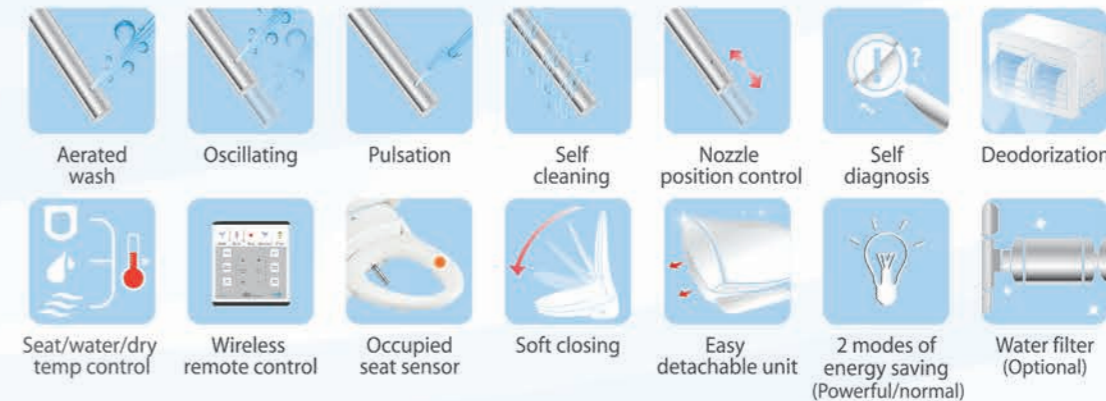

Inspiration is waiting for you...

DIB-C400 Series

4th generation fully stainless covered nozzle, night light, advanced nozzle cleansing feature, warm water wash guaranteed from start to finish and occupied seat sensor release feature.

What else more you are looking for?

With all features you have been dreaming are here with DIB-C400 series. Great price to feature ratio

You are ready to be wowed and inspired, Get the new DIB-C400 series now.

Features of dib

4 Points of dib

Special Features...

High capacity of water tank and advanced hybrid heating provide warm wash regardless season.

Not only nozzle body, also nozzle tip are fully covered by stainless steel and it secures better hygienic environment.

Optional
▶ Can be replaceable with a half stainless nozzle.

Occupied seat sensor can be deactivated for child and riser seat users.

Dual receivers and senders installed remote control system provides no failure of control.