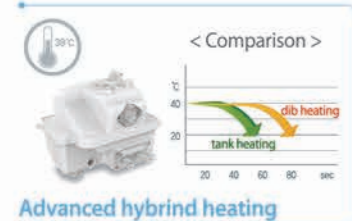

Special Features...

High capacity of water tank and advanced hybrid heating provide warm wash regardless season.