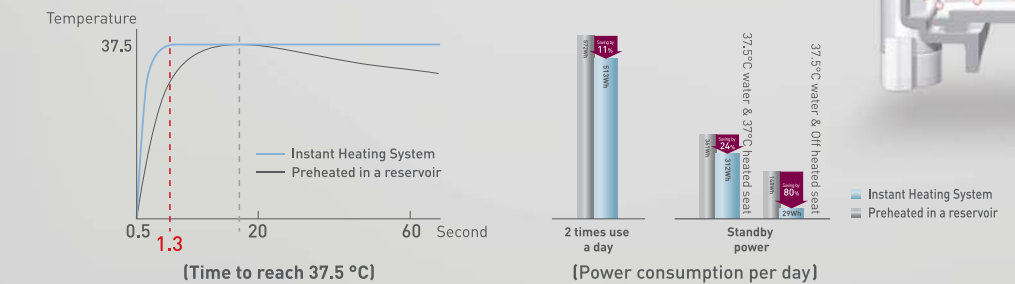

BA13-A/B

The Coway Bidet's attractive outward appearance hides a powerful unit delivering uncompromising hygienic power and efficiency.

With Coway's advanced technology and personalized functions you can experience a feeling of fresh vitality usually achieved only with a lengthy shower.

Digital Bidet BA13-A/B

Long term, effortless use with the twin stainless nozzle.

The hardened stainless nozzle resists soiling thereby reducing or eliminating bacterial growth. It's easy-to-clean, semi-permanent nature means less time or effort with replacement. The twin nozzle configuration ensures accurate coverage for all users.

Created to keep everything clean

Even before you use your digital bidet your mind feels cleaner and at ease with the knowledge that the best personal hygiene technology available is at work for you.

Sterilization

Silver oxide nano particle treatment system has powerful anti-fungal & anti-bacterial properties to keep the nozzle clean and corrosion free for longer nozzle life (BA13-B only).

Deodorization is automatically activated

Deodorization is automatically activated when the unit is used thereby ensuring that any foul odors are thoroughly removed and leaving both you and your restroom feeling and smelling fresh and clean (BA13-B only).

Mesh Filter pre-cleaning

By filtering out any incoming water borne particulate matter you are assured of only the cleanest water touching your skin. With periodic cleaning, the filter's effectiveness is semi-permanent.

Digital Bidet BA13-A/B

Made with smart technology & design

Meticulous control of every element and stage of the bidet process gives you the confidence of knowing you are using the best available personal hygiene technology.