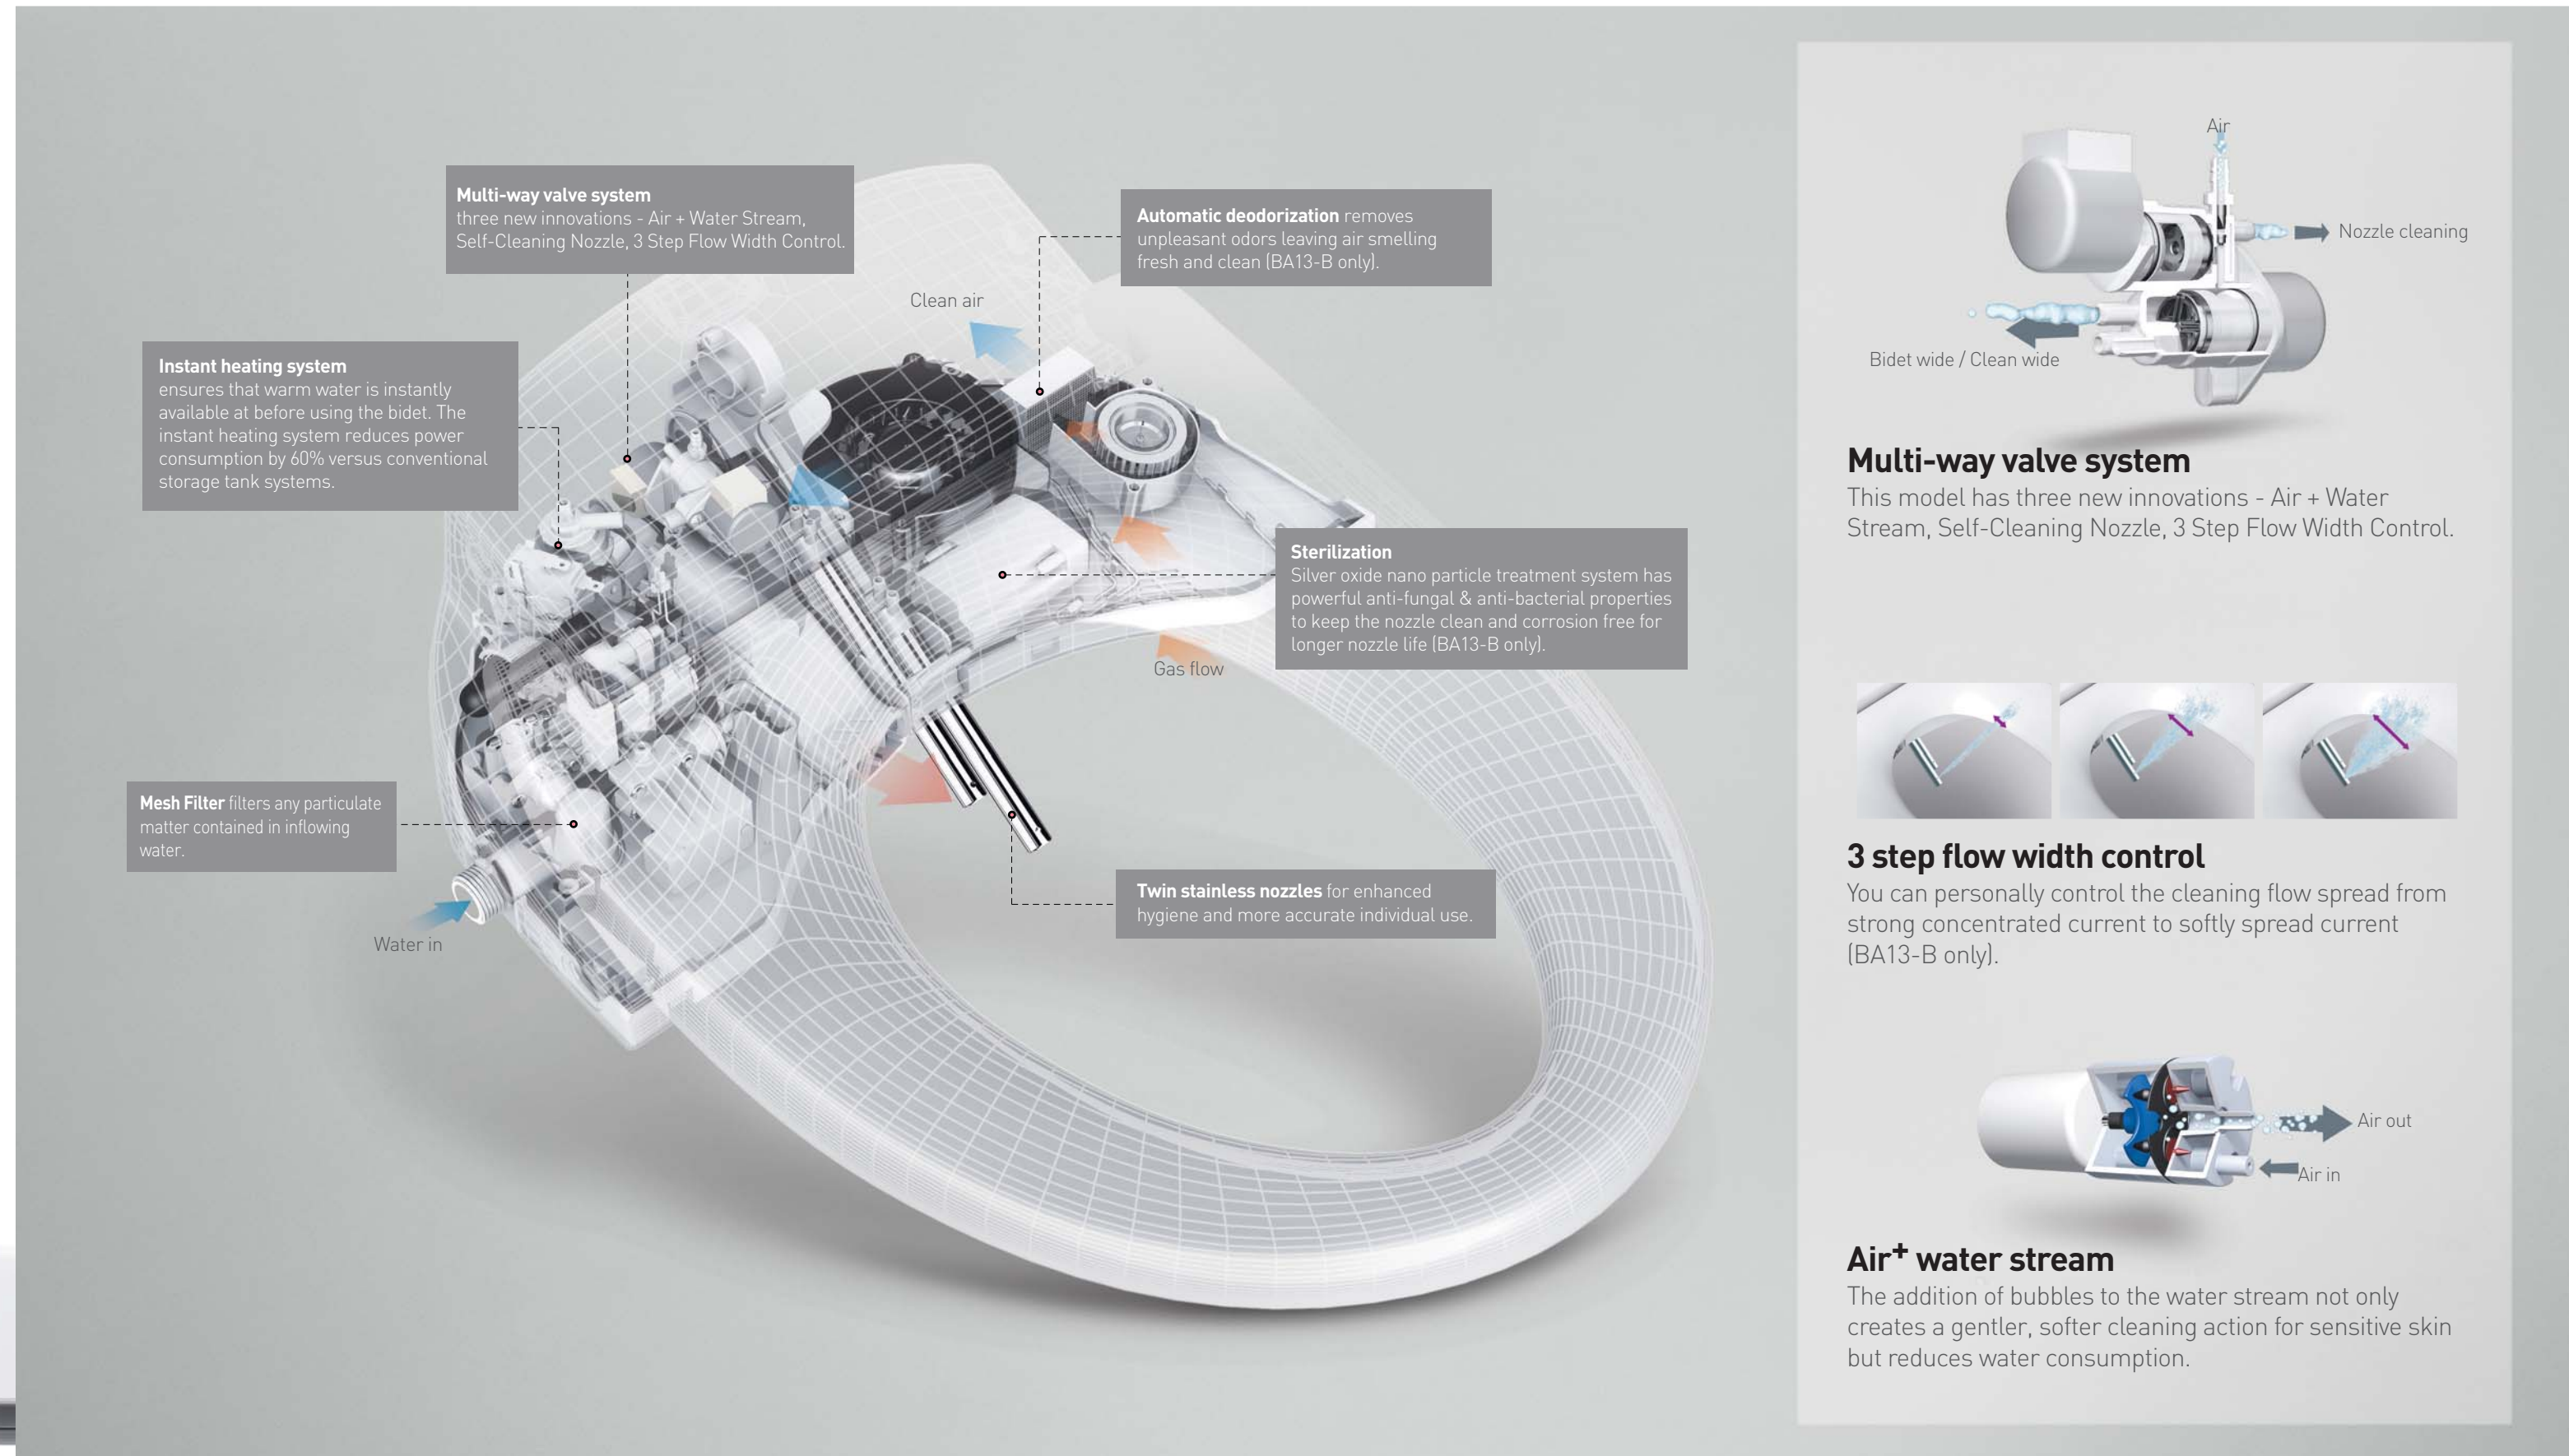

Premium design for that personal space

Subtle curves and soft lines offer an attractive, unobtrusive unit with no extraneous parts or protrusions to spoil the bright, cheery and human appearance of your restroom.

Technology Perfected

As one of the fine details that add to Coway perfection, the self cleaning nozzle combined sterilization and deodorizing functions ensure thorough cleanliness and absence of odor.