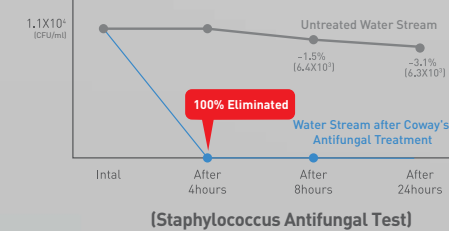

Deodorization is automatically activated

Deodorization is automatically activated when the unit is used thereby ensuring that any foul odors are thoroughly removed and leaving both you and your restroom feeling and smelling fresh and clean (BA13-B only).