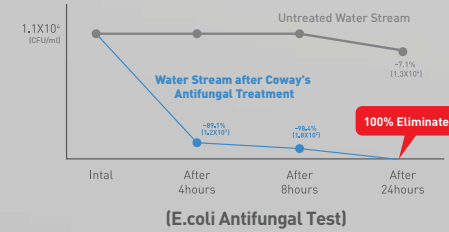

Deodorization is automatically activated

Deodorization is automatically activated when the unit is used thereby ensuring that any foul odors are thoroughly removed and leaving both you and your restroom feeling and smelling fresh and clean (BA13-B only).