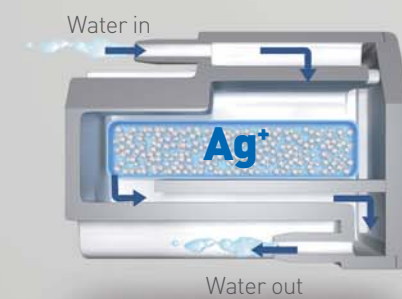

Sterilization

Silver oxide nano particle treatment system has powerful anti-fungal & anti-bacterial properties to keep the nozzle clean and corrosion free for longer nozzle life (BA13-B only).