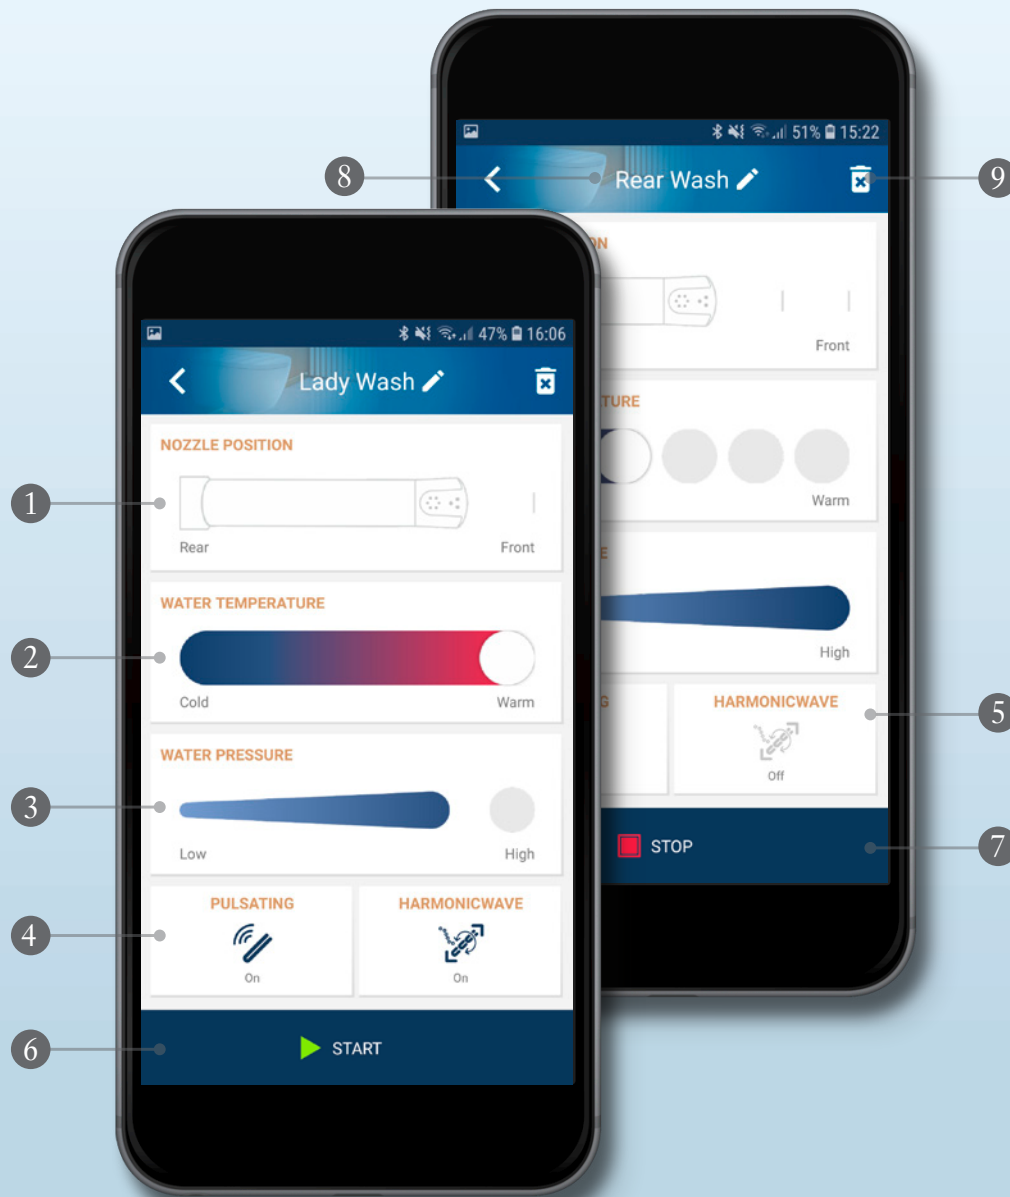

# VICLEAN APP

The app for your ViClean-I 100 shower-toilet

# GENDER SPECIFIC PROFILE DISPLAY

- 1 Profile Lady Wash
- 2 Profile Rear Wash
- 3 Create other profiles
- 4 Select gender  
Return to gender selection
- 5 Settings

# REMOTE CONTROL DISPLAY

- ① Set nozzle options
- ② Set water temperature
- ③ Adjust pressure of water jet
- ④ Pulsating spray
- ⑤ HarmonicWave spray
- ⑥ Start
- ⑦ Stop
- ⑧ Personalise profile name
- ⑨ Delete profile