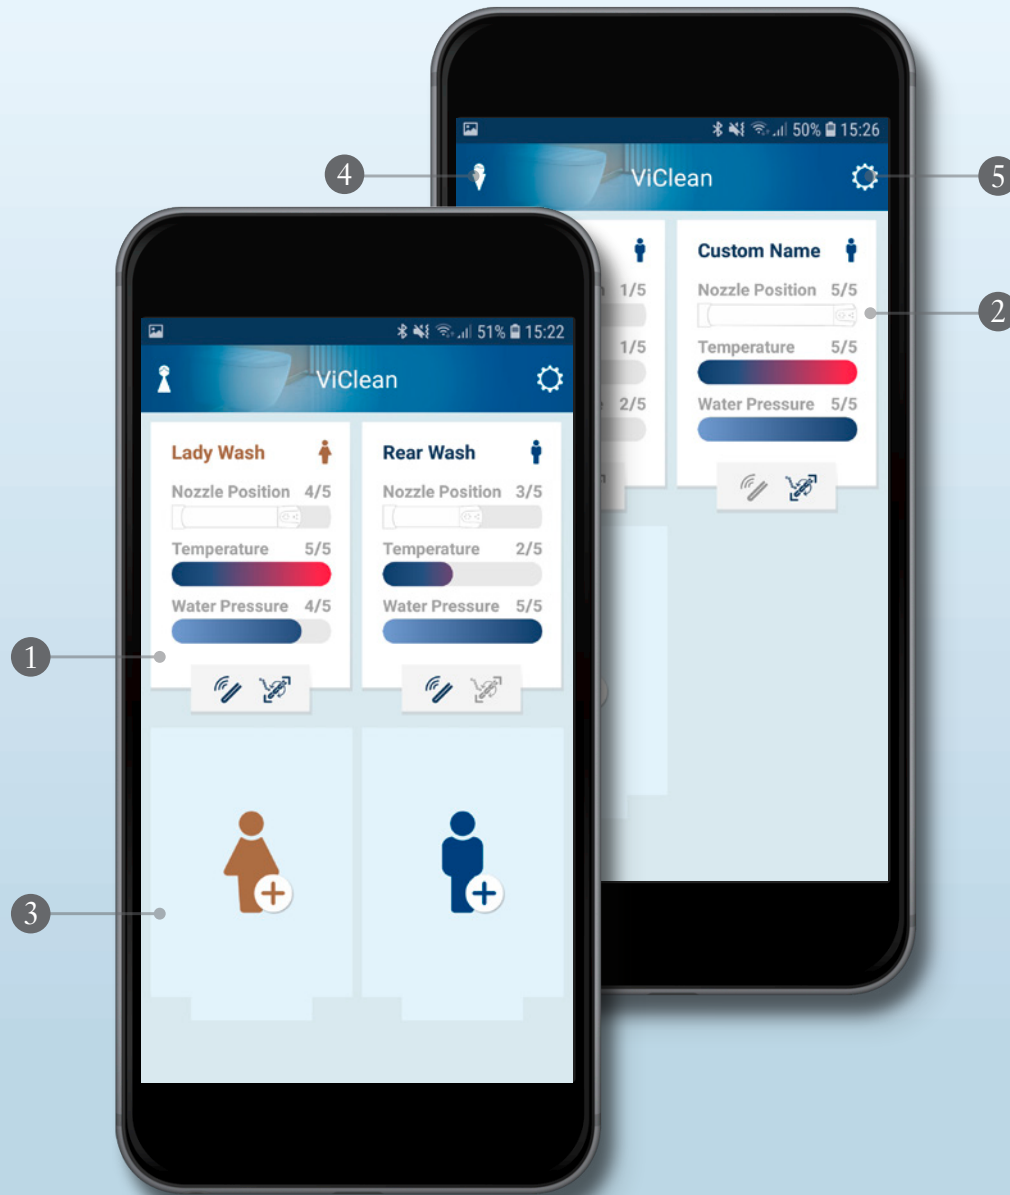

# VICLEAN APP

The app for your ViClean-I 100 shower-toilet

# GENDER SPECIFIC PROFILE DISPLAY

- 1 Profile Lady Wash
- 2 Profile Rear Wash
- 3 Create other profiles
- 4 Select gender  
Return to gender selection
- 5 Settings

# REMOTE CONTROL DISPLAY

- ① Set nozzle options
- ② Set water temperature
- ③ Adjust pressure of water jet
- ④ Pulsating spray
- ⑤ HarmonicWave spray
- ⑥ Start
- ⑦ Stop
- ⑧ Personalise profile name
- ⑨ Delete profile