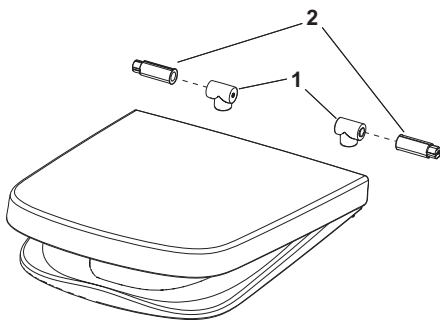

TECE data sheet

Status as of 22.08.2017

TECEone - toilet seat with lid

Article number: 9700600

DU 1: 1 pc.

DU 2: 4 pc.

Description:

Toilet seat with lid, suitable for TECEone toilet ceramics.

Toilet seat features:

- Chrome-plated metal hinges with an automatic soft-close function
- made from white, torsion-resistant Duroplast
- to securely attach the TECEone toilet seat and lid
- The seat and lid unit can be fully removed when cleaning
- Screw-fastened lid and seat unit
- Toilet seat ergonomically designed
- In accordance with DIN 19516

Sales data:

Shorttext 1: TECEone - toilet seat with lid

Shorttext 2:

Commodity group: 950

Product group: 2009500030

Discount group: 6

Spare parts:

- | | | |
|---|---------|-----------------------------|
| 1 | 9820367 | Fittings set |
| 2 | 9820366 | Damper set for seat and lid |