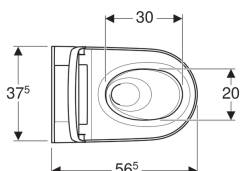

Geberit AquaClean Sela WC complete solution, wall-hung WC

Application purposes

- For convenient toilet use
- For gently cleaning the anal and vaginal areas with water

Characteristics

- Anal shower with WhirlSpray shower technology
- Separate Lady shower nozzle in protected park position
- Adjustable shower water temperature
- Spray intensity can be set to five different levels
- Spray arm can be set to five different positions
- Adjustable oscillating spray (automatic forward and reverse motion of the spray arm)
- Automatic pre- and postrinsing of the spray nozzle with fresh water
- Descaling programme
- Rimless WC ceramic appliance featuring TurboFlush flush technology
- Washdown WC with special glaze KeraTect
- User detection
- WC seat ring and WC lid with soft-closing mechanism
- WC lid with SoftOpening
- Activation of the orientation light via brightness sensor
- Orientation light can be set in seven colours
- Functions and settings via remote control
- Four user profiles can be programmed
- Compatible with Geberit AquaClean app
- Water supply connection on the left, hidden behind the WC ceramic
- Mains connection with flexible three-wire sheathed cable, on the right side, hidden behind the WC ceramic
- External water supply connection on the left possible with accessories
- External mains connection with power outlet on the right possible
- Approval in accordance with (DIN) EN 1717 / (DIN) EN 13077

Scope of delivery

- Water supply connection set for Geberit Sigma concealed cistern 12 cm and Geberit Omega concealed cistern 12 cm, installation height 112 cm
- Female socket for mains connection
- Sound insulation set
- Spray shield
- Descaling agent, 125 ml
- Cleaning set
- Connection set for WC, ø 90 mm
- Remote control with wall-mounted case and battery CR2032
- Fastening material