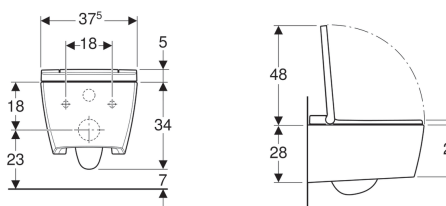

Geberit AquaClean Sela WC complete solution, wall-hung WC

Application purposes

- For convenient toilet use
- For gently cleaning the anal and vaginal areas with water

Characteristics

- Anal shower with WhirlSpray shower technology
- Separate Lady shower nozzle in protected park position
- Adjustable shower water temperature
- Spray intensity can be set to five different levels
- Spray arm can be set to five different positions
- Adjustable oscillating spray (automatic forward and reverse motion of the spray arm)
- Automatic pre- and postrinsing of the spray nozzle with fresh water
- Descaling programme
- Rimless WC ceramic appliance featuring TurboFlush flush technology
- Washdown WC with special glaze KeraTect
- User detection
- WC seat ring and WC lid with soft-closing mechanism
- WC lid with SoftOpening
- Activation of the orientation light via brightness sensor
- Orientation light can be set in seven colours
- Functions and settings via remote control
- Four user profiles can be programmed
- Compatible with Geberit AquaClean app
- Water supply connection on the left, hidden behind the WC ceramic
- Mains connection with flexible three-wire sheathed cable, on the right side, hidden behind the WC ceramic
- External water supply connection on the left possible with accessories
- External mains connection with power outlet on the right possible
- Approval in accordance with (DIN) EN 1717 / (DIN) EN 13077

Scope of delivery

- Water supply connection set for Geberit Sigma concealed cistern 12 cm and Geberit Omega concealed cistern 12 cm, installation height 112 cm
- Female socket for mains connection
- Sound insulation set
- Spray shield
- Descaling agent, 125 ml
- Cleaning set
- Connection set for WC, ø 90 mm
- Remote control with wall-mounted case and battery CR2032
- Fastening material