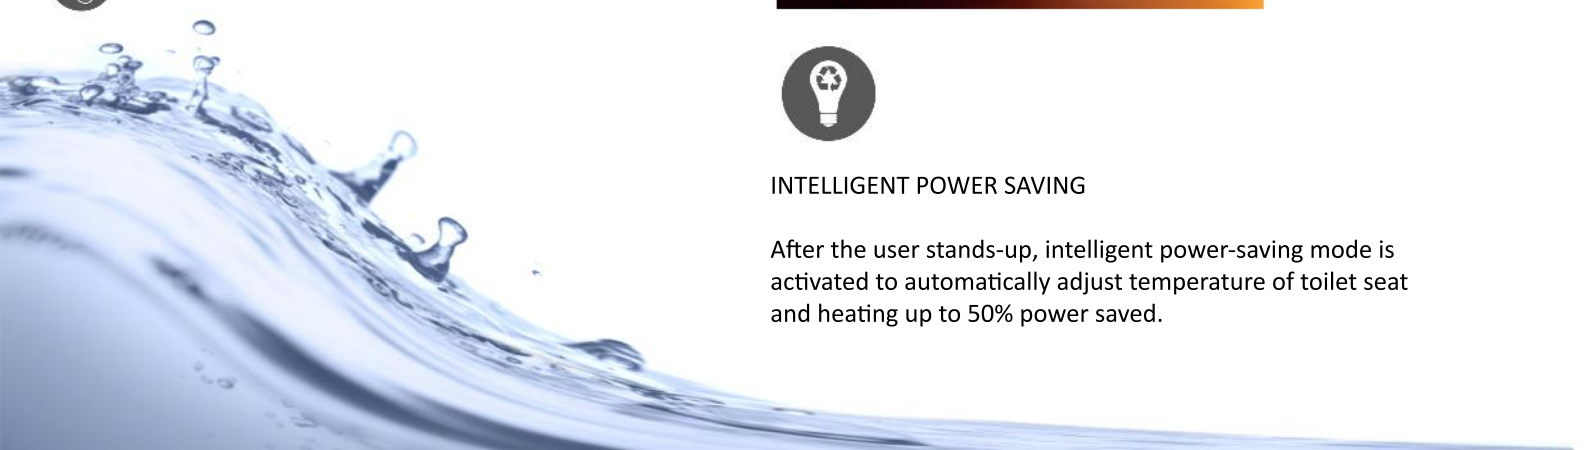

INTELLIGENT POWER SAVING

After the user stands-up, intelligent power-saving mode is activated to automatically adjust temperature of toilet seat and heating up to 50% power saved.

How to use it

1. Take a seat on the toilet as you always do. For safety the Aqualet only works when seated.