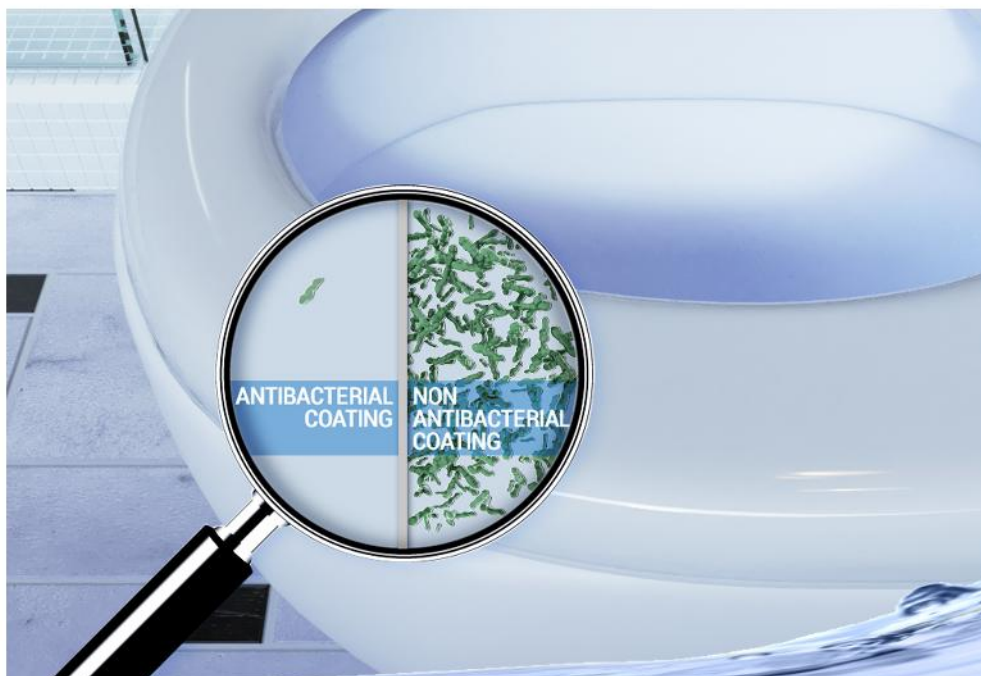

After cleaning, antibacterial spraying nozzle can perform automatic self-cleaning to ensure sanitary and safe use.

When new

After three-months use, still just like new.

DETACHABLE SPRAYER

For additional hygiene and ease of cleaning, the front nozzle can be detached and thoroughly cleaned.

SILVER NANO ANTI-BACTERIAL & ANTI-FUNGAL TECHNOLOGY

Toilet seat, sprayer and water tank are applied with the silver Nano technology. The seat effectively inhibits bacteria and the sprayed water has anti-fungal and anti-bacterial properties, preventing and healing rectal health issues.

Non-corner inner wall design for easy cleaning. No hard to reach corners or edges for ease of cleaning.

Humanized design

INTELLIGENT REMOTE CONTROL

Humanized intelligent remote control with several smart functions.