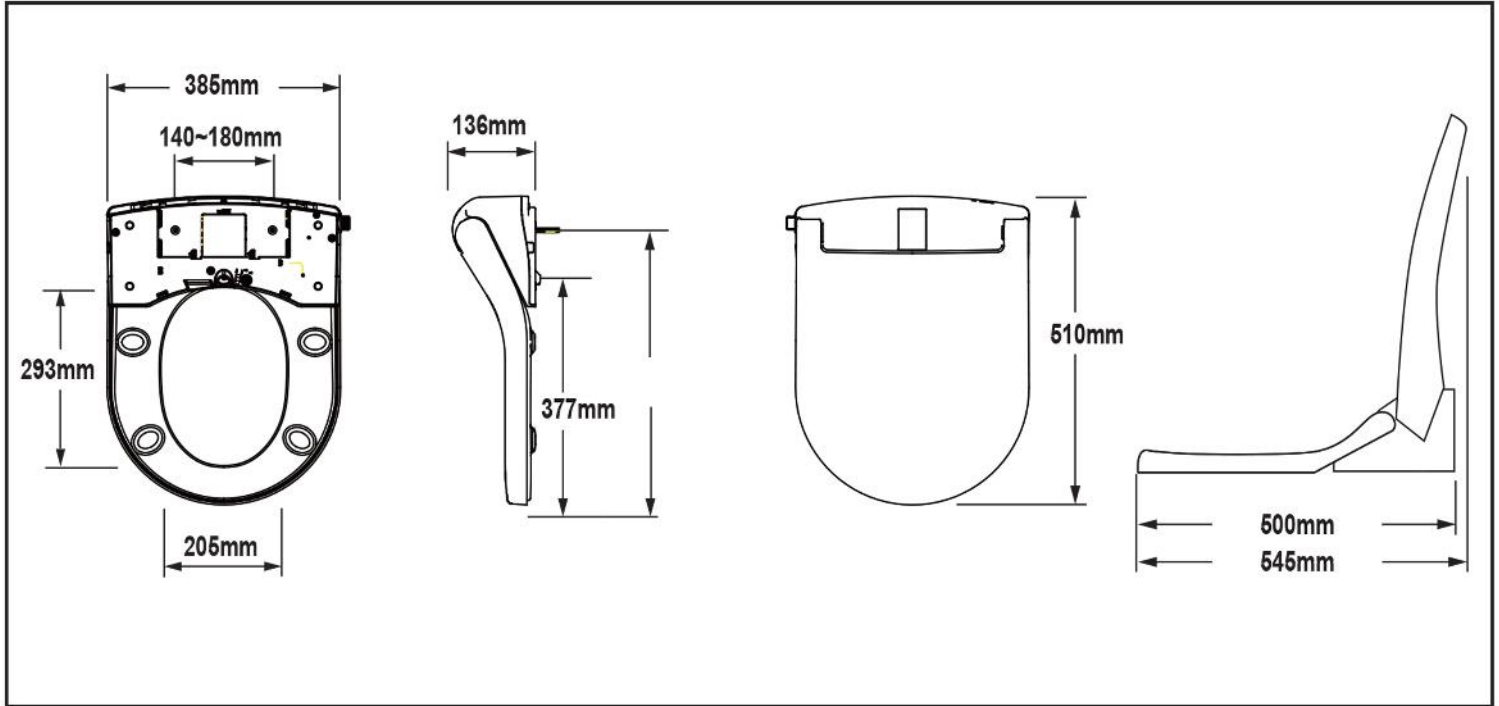

Technical Drawings

Maro D'Italia DI600 will fit perfectly on your existing toilet, if it is within the measurements below:

Dimensions of your toilet:
(Incl. Wall-hung, Back-to-Wall, One-piece)

Dimensions of the Maro D'Italia DI600