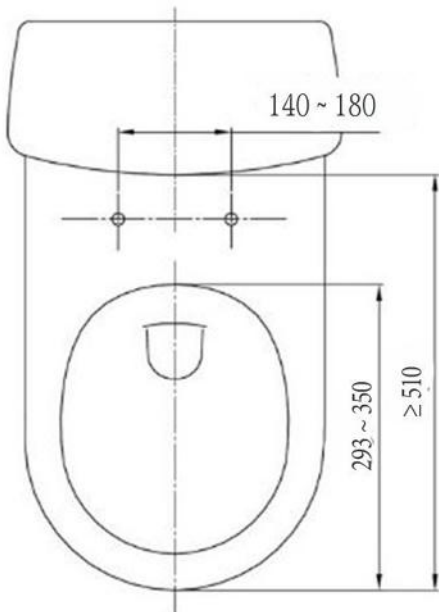

Technical Drawings

Maro D'Italia DI600 will fit perfectly on your existing toilet, if it is within the measurements below:

Dimensions of your toilet:
(Incl. Wall-hung, Back-to-Wall, One-piece)

Dimensions of the Maro D'Italia DI600