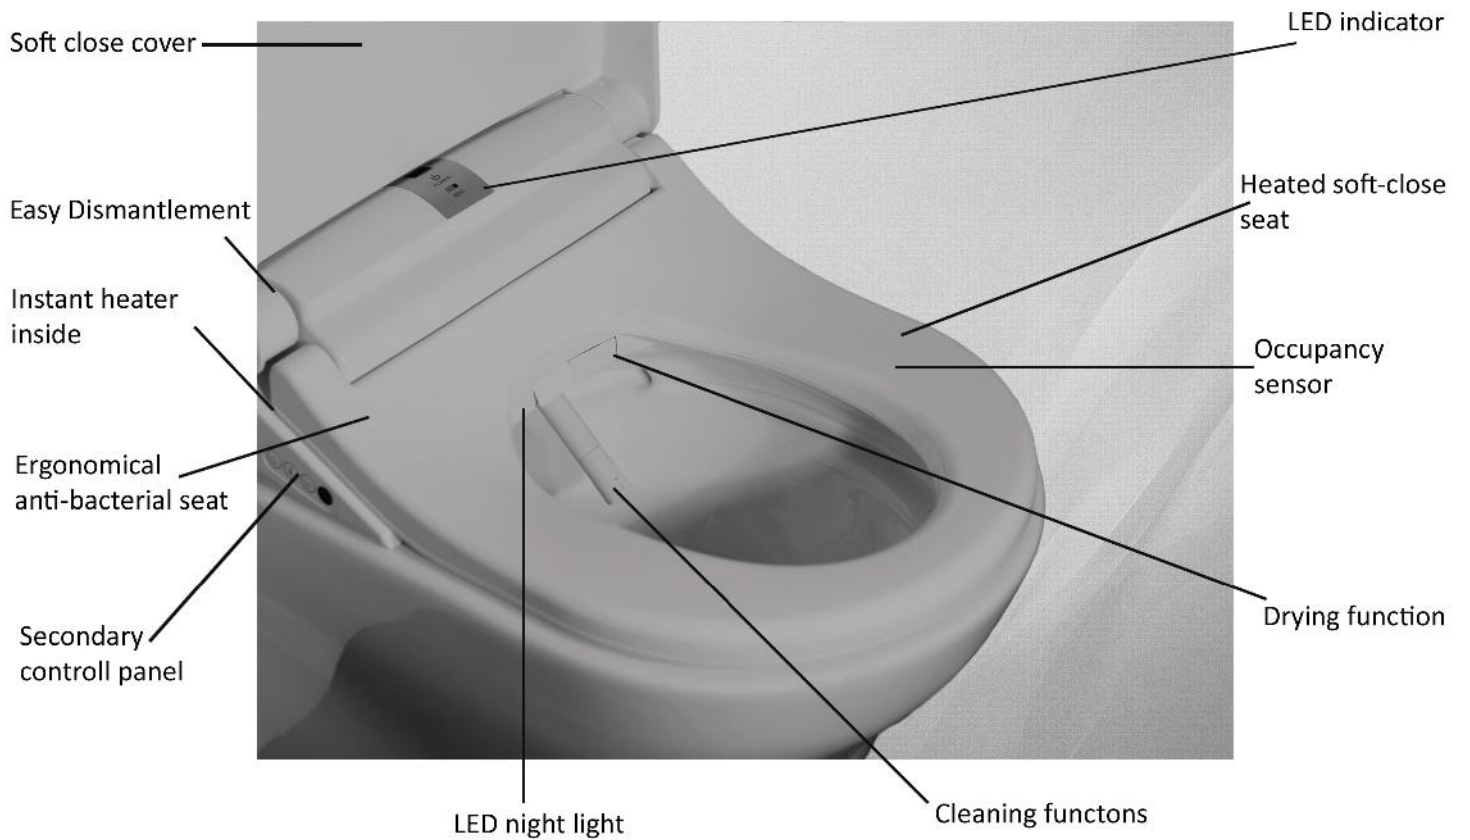

These Aqualets also come with a mounted control panel that is stationed on the seat itself, in case the remote controll batteries run out. Some of these models also come with a passive deodorizer that at all times.