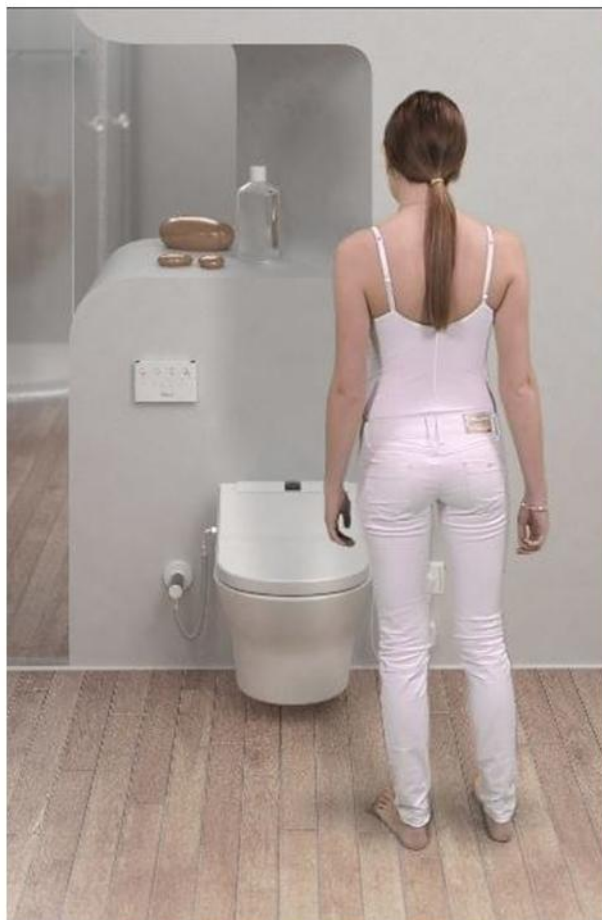

Main advantages

Why our products stand out

Our ranges of Aqualets are a remarkable combination of functionality, comfort and design and have been appreciated by our customers who have displayed great enthusiasm and passion for nearly every kind of product that we have launched. Our latest ranges of Aqualets are new, improved versions of the toilet-seat where in the water and power connections are elegantly concealed.

- ✓ Antibacterial nozzle for perfect hygiene
- ✓ Soft open/close function of seat and lid
- ✓ Modern touch-sensitive remote control
- ✓ Compatible with most toilets