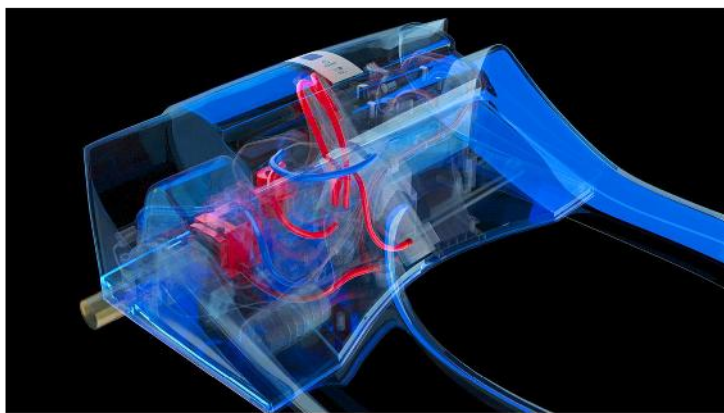

MOVING MASSAGE FUNCTION

The sprayer can move forward and backward automatically.

STRONG & GENTLE MASSAGE FUNCTION

Strong and gentle water flow alternate. Rhythmical massage washing.

Full-automatic function

INSTANT HEATING

Excellent ceramic instant heating system provides continuous water heating to meet the needs of consecutive use of several users.

AIR+WATER CLEANING

Apply air-mixed cleaning. Water flow injected with bubbles touches skin softly and gently. Only 1/2 water volume will be enough to achieve optimal cleaning effect.

Non-water-saving straight water flow without bubbles

Effect of common water flow

Gentle and soft water flow

Injecting bubbles in the process

Comparison between common and air-mixed cleaning

FULL-AUTOMATIC FUNCTION