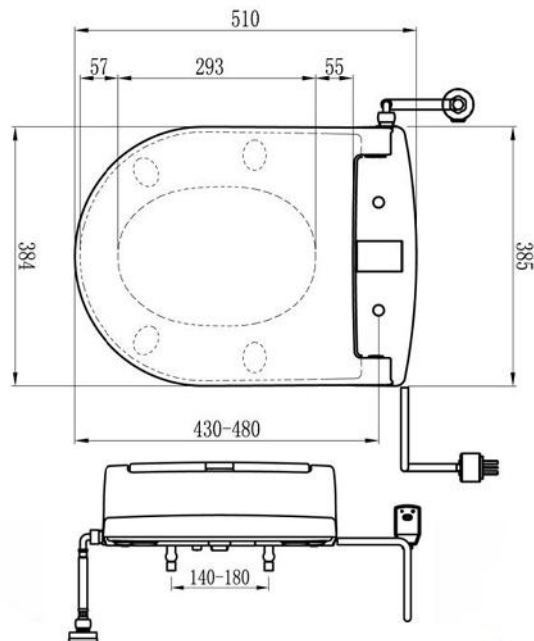

Technical Drawings

Maro D'Italia DI600 will fit perfectly on your existing toilet, if it is within the measurements below:

Dimensions of your toilet:
(Incl. Wall-hung, Back-to-Wall, One-piece)

Dimensions of the Maro D'Italia DI600