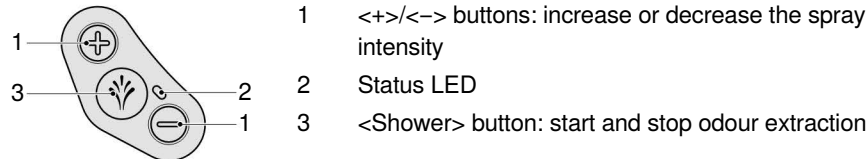

Lateral control panel

The shower toilet functions of the device can be operated from the lateral control panel.