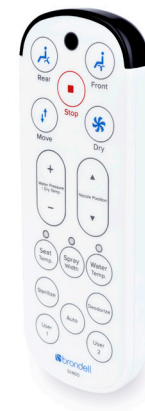

...SWASH®

1400 Luxury Bidet Seat

HYGIENE

- Dual, positionable, stainless-steel nozzles
- Rear and front wash options
- On-demand nozzle sterilization with nanotechnology
- Self-cleaning nozzles
- Adjustable water temperature and pressure
- Nozzle oscillation

COMFORT

- Aerated wash spray with three spray widths
- Ceramic-core water heating system for endless warm water
- Ergonomic heated seat with adjustable temperature
- Gentle-closing seat and lid
- Warm air dryer with adjustable temperature
- Replaceable activated carbon deodorizer

CONVENIENCE

- Programmable user settings
- One-touch auto mode
- Wireless remote control and magnetic dock
- Illuminating nightlight
- Safety seat sensor
- Slim, modern seat design with a hidden pocket to conceal water and power connections
- Quick-release button for easy seat removal and cleaning
- Automatic eco mode for energy savings

Comes with all parts for a standard installation, including 7/8" metal T-valve and chrome 90° elbow bidet hose

Three (3) year limited warranty

AVAILABLE COLORS

- White
- Biscuit

SPECIFICATIONS

Elongated Models	S1400-EW (white), S1400-EB (biscuit)
Round Models	S1400-RW (white), S1400-RB (biscuit)
Voltage / Frequency	220V / 60Hz
Max Power Consumption	1200W
Power Cord Length	3.5 feet
Safety Devices	Bimetal, temperature sensor, temperature fuse
Remote Battery Type	“Coin-style” CR2032 batteries (4)
Seat / Lid Weight Limit	330lbs / 270lbs
Seat Temperature	Adjustable (four levels) 89°F – 97°F
Water Temperature	Adjustable (four levels) 90°F – 100°F
Air Dryer Temperature	Adjustable (four levels)
Standard Wash / Dry Time	2 minutes / 2 minutes
Nightlight	Blue LED
Deodorizer Filter Life	6 months
Dimensions	S1400-E: 15.2” (W) x 20.43” (L) x 5.75” (H) S1400-R: 15.2” (W) x 19.55” (L) x 5.75” (H)
Net Weight	S1400-E: 14.3 lbs. S1400-R: 13.2 lbs.