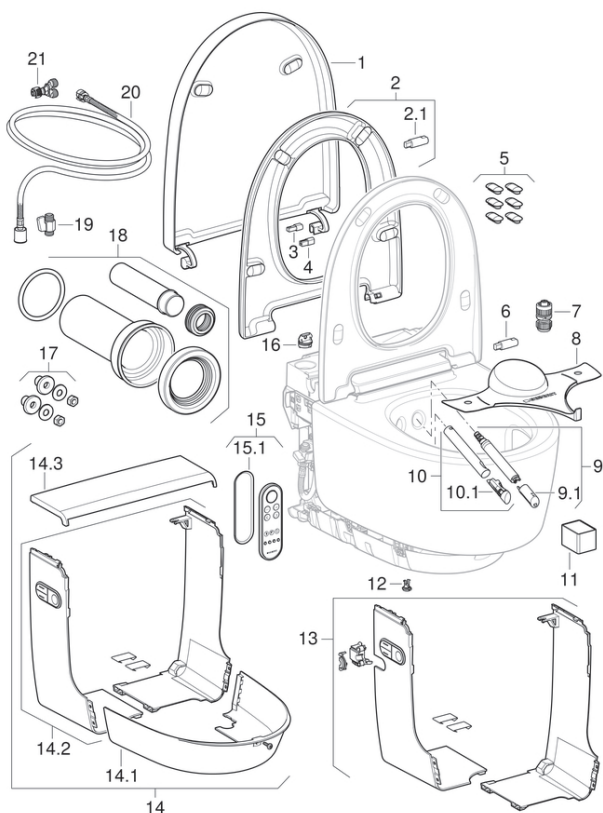

Geberit AquaClean Mera WC complete solution, wall-hung WC

2015 -

Characteristics

Year of manufacture from | 2015

Valid for articles

146.200.11.1 | 146.200.21.1 | 146.208.11.1 | 146.208.21.1

146.210.11.1 | 146.210.21.1

#	Art. no.	Description	Remarks
1	243.211.11.1	WC lid for Geberit AquaClean Mera: white alpine	
2	243.215.11.1	WC seat ring for Geberit AquaClean Mera Classic: white alpine	Only for Mera Classic
2.1 / 6	243.217.00.1	Damper for WC seat ring / WC lid, for Geberit AquaClean Mera / Tuma	
3	243.213.00.1	Shaft for lid lifter, for Geberit AquaClean Mera Comfort	Only for Mera Comfort
4	243.404.00.1	Damper shaft for WC lid, for Geberit AquaClean Mera	Only for Mera Classic
5	243.219.00.1	Set of buffers for WC seat ring and WC lid, for Geberit AquaClean Mera (6 pc.)	
7	242.885.00.1	Female socket for mains connection, for Geberit AquaClean	
8	242.676.00.1	Spray shield for Geberit AquaClean	
9	243.240.00.1	Spray arm with spray nozzle, for Geberit AquaClean Mera	
9.1	243.241.11.1	Shower nozzle for Geberit AquaClean Mera: white alpine	
10	243.244.00.1	Dryer arm with dryer nozzle, for Geberit AquaClean Mera	
10.1	243.245.11.1	Dryer nozzle for Geberit AquaClean Mera: white alpine	
11	242.999.00.1	Geberit ceramic honeycomb filter type 3	
12	147.233.00.1	Drain screw for storage water heater, for Geberit AquaClean	